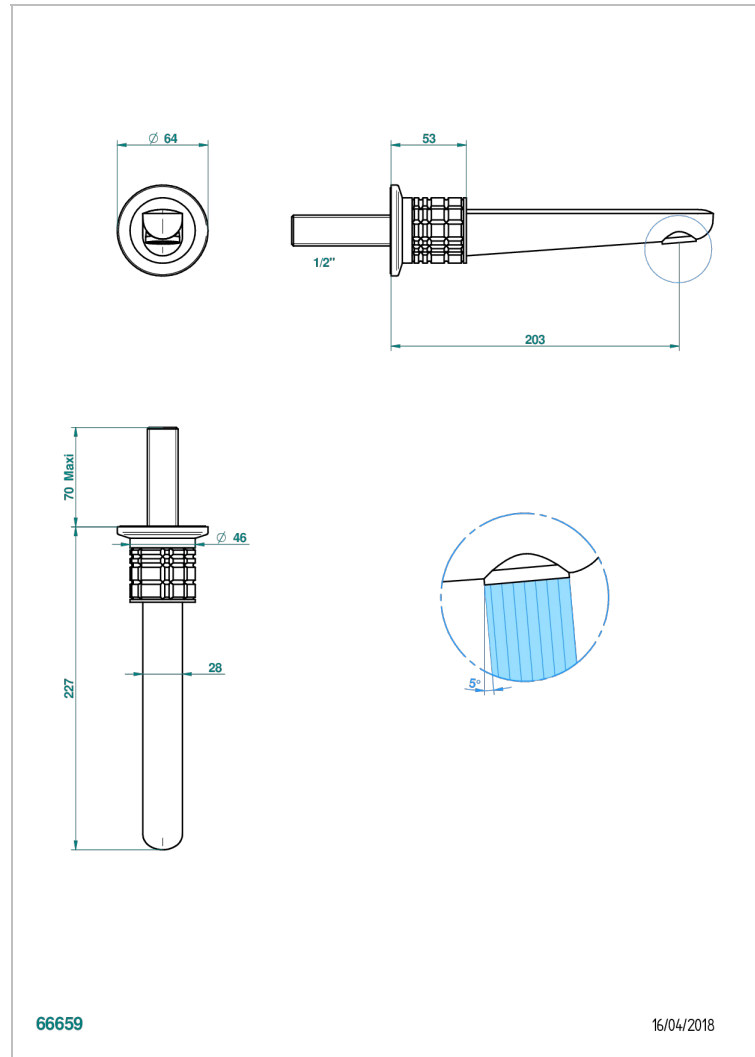

SYSTEM SQUARED METAL WITH LEVER

G9F-22GAB

Wall mounted basin, goliath spout, 1/2" , without T junction

THG[®]
PARIS

CARACTERÍSTICAS

- System Squared Metal with lever
- Wall mounted basin, goliath spout, 1/2" , without T junction

ACABADOS DISPONIBLES

Bronce claro - D01
Cerámica negra mate - D30
Cobre viejo mate - H07
Cromo - A02
Cromo mate - C02
Dorado - F01

Dorado mate - F07
Dorado pálido - F30
Dorado pálido mate (sin barniz) - F31
Níquel - B01
Níquel mate - C01
Níquel viejo - H28