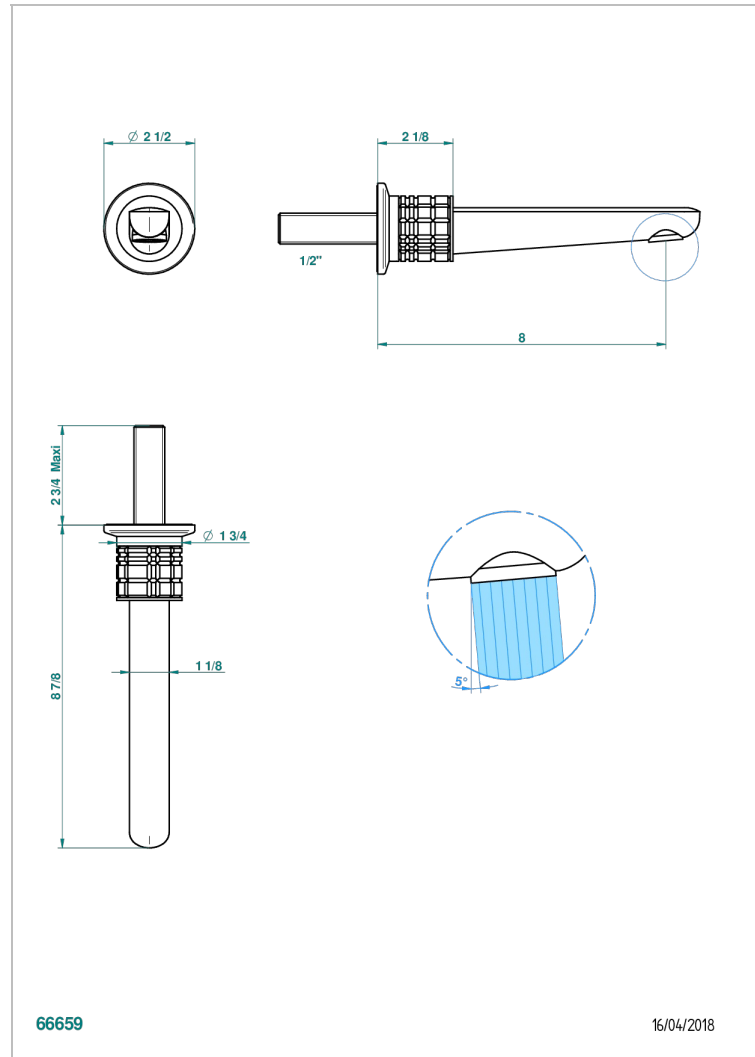

SYSTEM SQUARED METAL WITH LEVER

G9F-22GAB

Wall mounted basin, goliath spout, 1/2" , without T junction

THG[®]
PARIS

CARACTERÍSTICAS

- System Squared Metal with lever
- Wall mounted basin, goliath spout, 1/2" , without T junction

ACABADOS DISPONIBLES

Bronce claro - D01
Cerámica negra mate - D30
Cobre viejo mate - H07
Cromo - A02
Cromo mate - C02
Dorado - F01

Dorado mate - F07
Dorado pálido - F30
Dorado pálido mate (sin barniz) - F31
Níquel - B01
Níquel mate - C01
Níquel viejo - H28