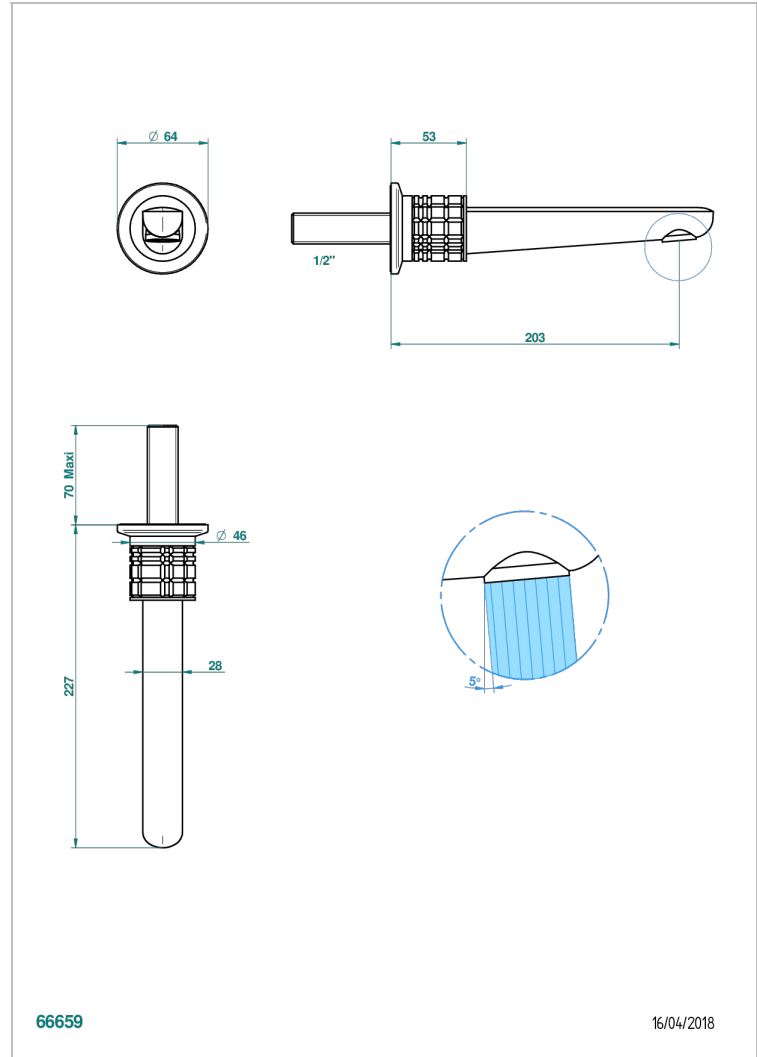

# SYSTEM SQUARED METAL WITH LEVER

G9F-22GAB

Wall mounted basin, goliath spout, 1/2" , without T junction

THG<sup>®</sup>  
PARIS

66659

16/04/2018

## CHARACTERISTIC

- System Squared Metal with lever
- Wall mounted basin, goliath spout, 1/2" , without T junction

## RELATED SKU'S

- Ref. G00-309/B Free-flow basin waste with grid
- Ref. G00-309/S Bottle Trap only for waste
- Ref. G00-316 Click waste
- Ref. G00-308T Adjustable bottle trap, mini 45 mm - maxi 90 mm with 300 mm overflow pipe