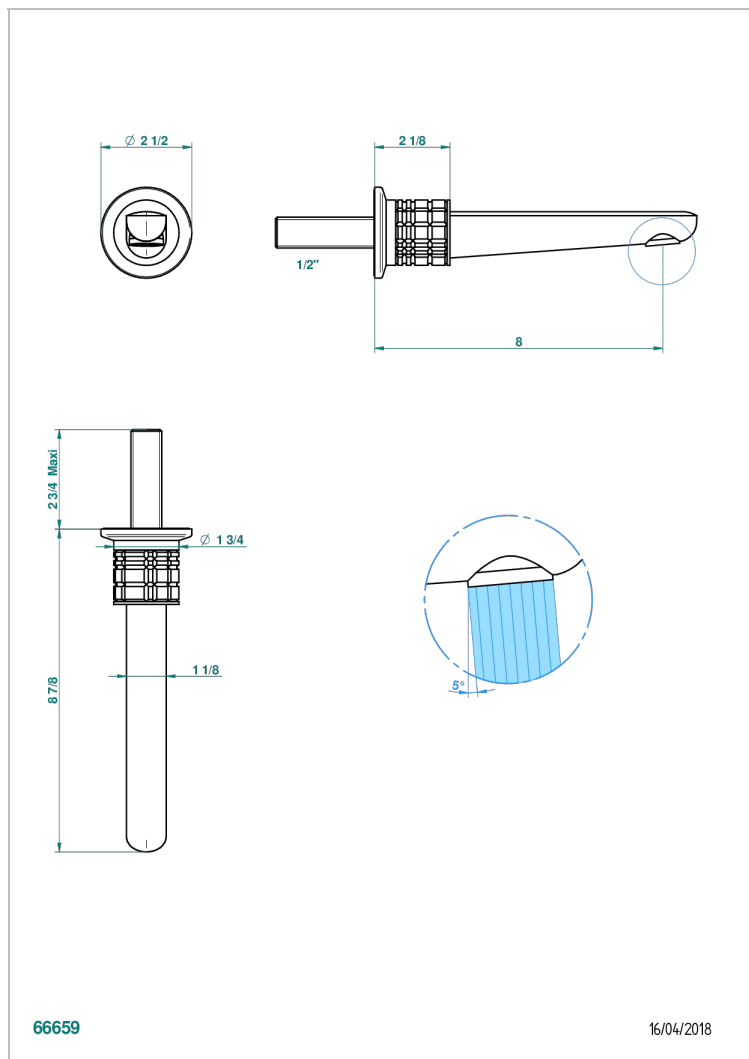

SYSTEM SQUARED METAL WITH LEVER

G9F-22GAB

Wall mounted basin, goliath spout, 1/2" , without T junction

THG[®]
PARIS

CHARACTERISTIC

- System Squared Metal with lever
- Wall mounted basin, goliath spout, 1/2" , without T junction

RELATED SKU'S

- Ref. G00-309/B Free-flow basin waste with grid
- Ref. G00-309/S Bottle Trap only for waste
- Ref. G00-316 Click waste
- Ref. G00-308T Adjustable bottle trap, mini 45 mm - maxi 90 mm with 300 mm overflow pipe