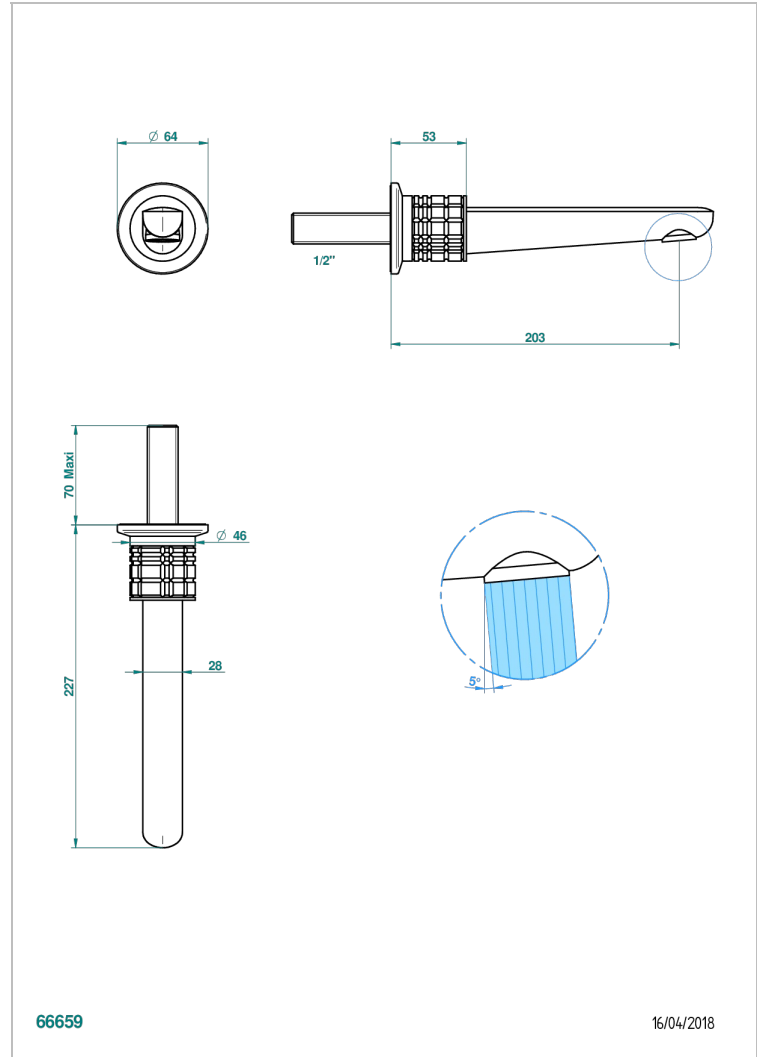

SYSTEM SQUARED METAL

G9E-22GAB

Wall mounted basin, goliath spout, 1/2" , without T junction

THG[®]
PARIS

66659

16/04/2018

CHARACTERISTIC

- System Squared Metal
- Wall mounted basin, goliath spout, 1/2" , without T junction