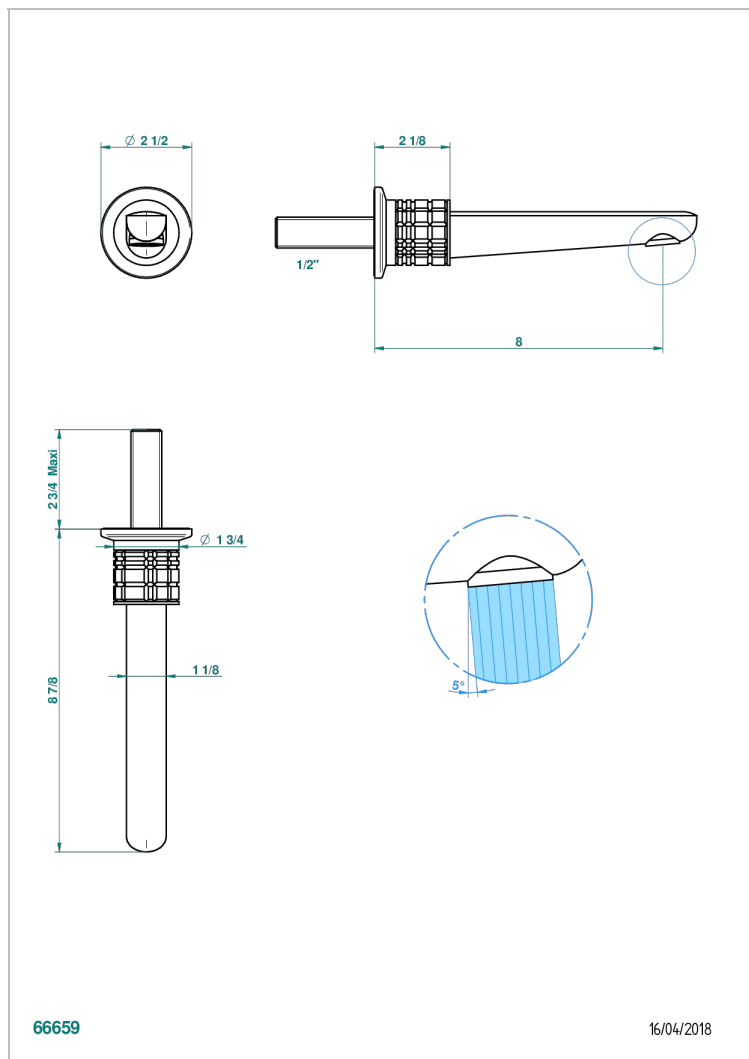

# SYSTEM SQUARED METAL

G9E-22GAB

Wall mounted basin, goliath spout, 1/2" , without T junction

THG<sup>®</sup>  
PARIS

## CARACTERÍSTICAS

- System Squared Metal
- Wall mounted basin, goliath spout, 1/2" , without T junction