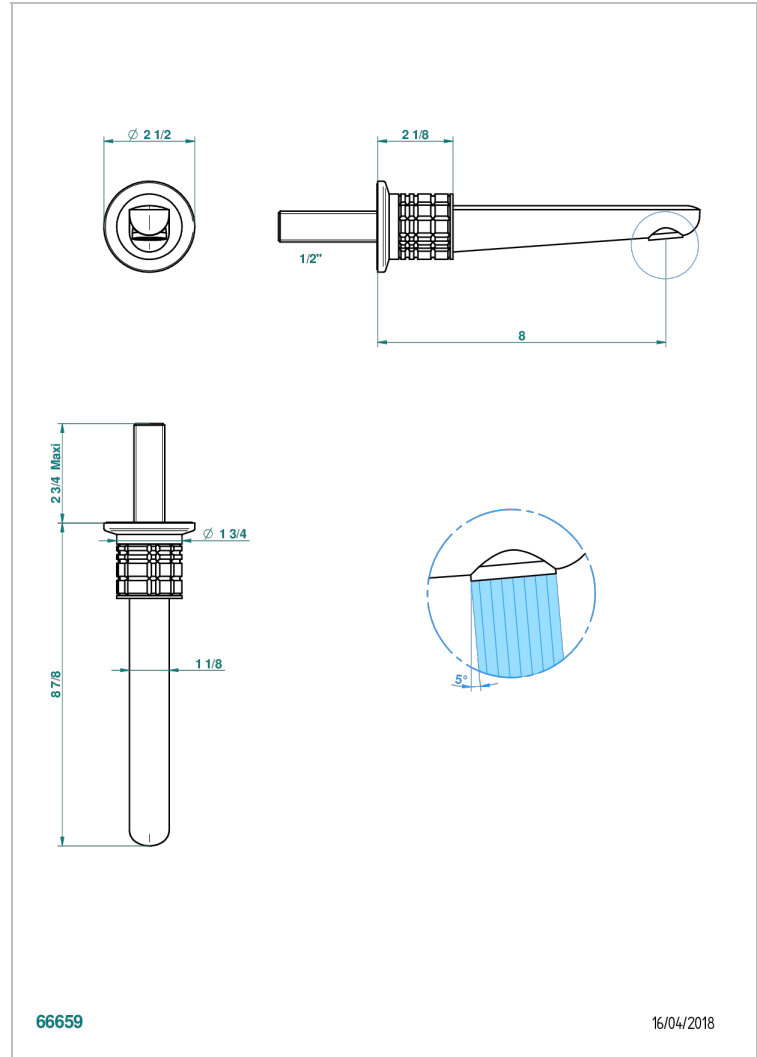

SYSTEM SQUARED METAL

G9E-22GAB

Wall mounted basin, goliath spout, 1/2" , without T junction

THG[®]
PARIS

CHARACTERISTIC

- System Squared Metal
- Wall mounted basin, goliath spout, 1/2" , without T junction