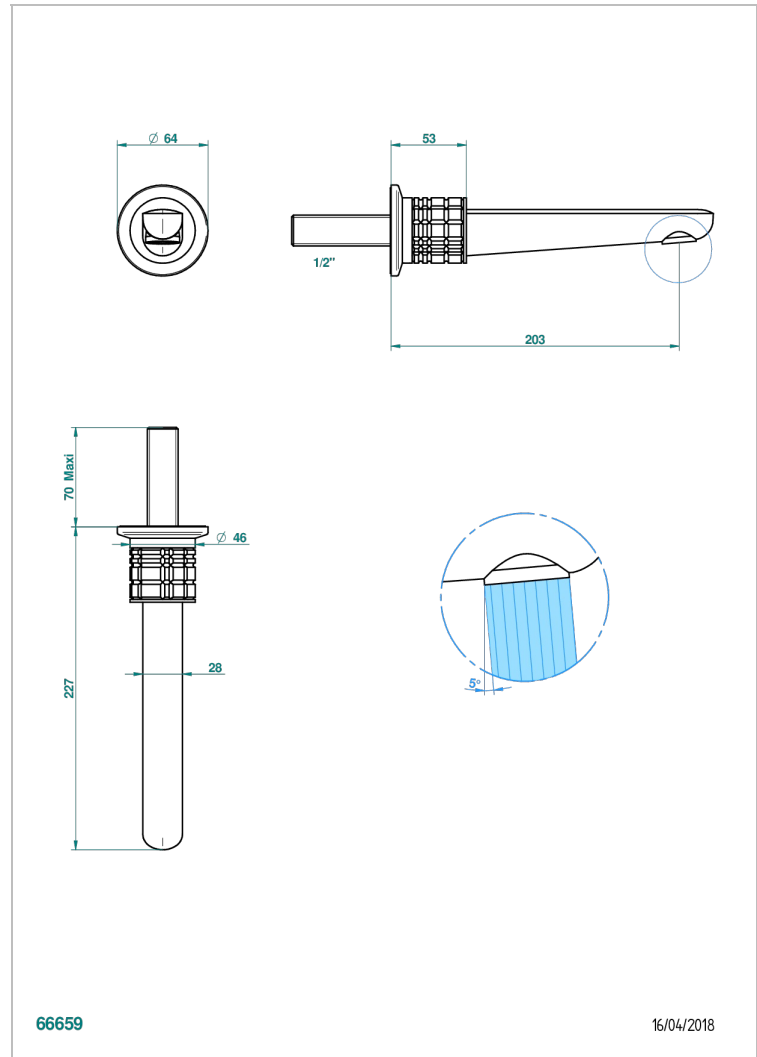

SYSTEM SQUARED METAL

G9E-22GAB

Wall mounted basin, goliath spout, 1/2" , without T junction

THG[®]
PARIS

66659

16/04/2018

CHARACTERISTIC

- System Squared Metal
- Wall mounted basin, goliath spout, 1/2" , without T junction

RELATED SKU'S

- Ref. G00-309/B Free-flow basin waste with grid
- Ref. G00-309/S Bottle Trap only for waste
- Ref. G00-316 Click waste
- Ref. G00-308T Adjustable bottle trap, mini 45 mm - maxi 90 mm with 300 mm overflow pipe