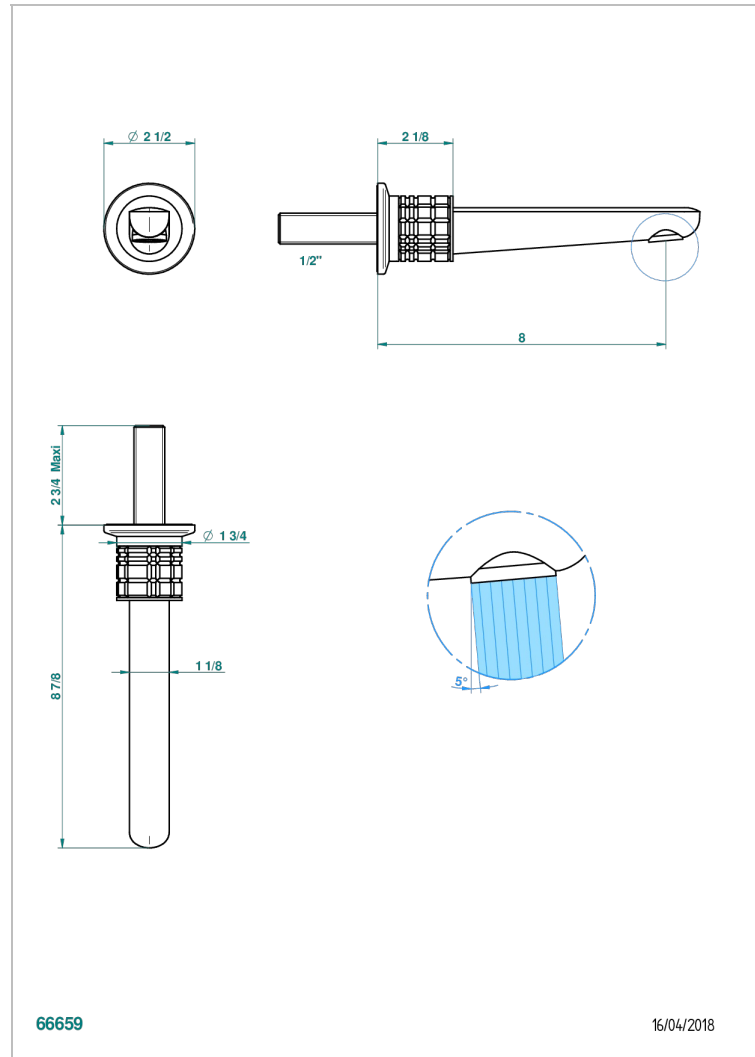

SYSTEM SQUARED METAL

G9E-22GAB

Wall mounted basin, goliath spout, 1/2" , without T junction

THG[®]
PARIS

CHARACTERISTIC

- System Squared Metal
- Wall mounted basin, goliath spout, 1/2" , without T junction

RELATED SKU'S

- Ref. G00-309/B Free-flow basin waste with grid
- Ref. G00-309/S Bottle Trap only for waste
- Ref. G00-316 Click waste
- Ref. G00-308T Adjustable bottle trap, mini 45 mm - maxi 90 mm with 300 mm overflow pipe