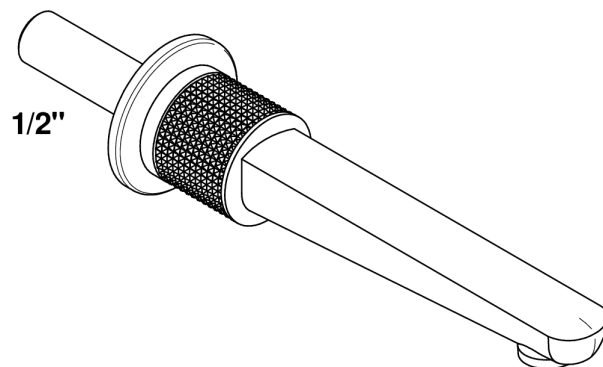

SYSTEM DIAMOND METAL WITH LEVER

G9D-22GAB

Wall mounted basin, goliath spout, 1/2" , without T junction

THG[®]
PARIS

22GAB

16/04/2018

BEC DE LAVABO MURAL GOLIATH 1/2" SANS TE SYSTEM METAL DIAMANT A.LEVY

CARACTERÍSTICAS

- System Diamond Metal with lever
- Wall mounted basin, goliath spout, 1/2" , without T junction

ACABADOS DISPONIBLES

Bronce claro - D01
Cerámica negra mate - D30
Cobre viejo mate - H07
Cromo - A02
Cromo mate - C02
Dorado - F01