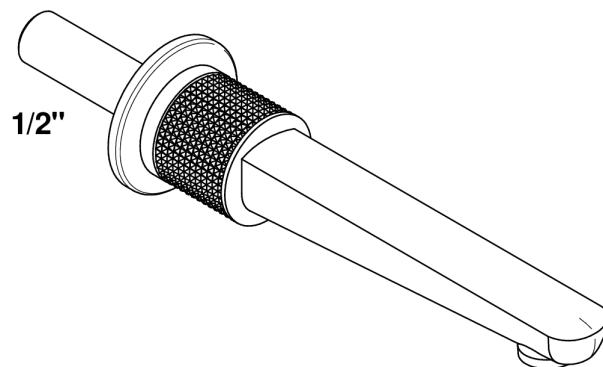

# SYSTEM DIAMOND METAL WITH LEVER HANDLES

G9D-22GAB

Wall mounted basin, goliath spout, 1/2" , without T junction

22GAB

16/04/2018

BEC DE LAVABO MURAL GOLIATH 1/2" SANS TE SYSTEM METAL DIAMANT A.LEVY

## CHARACTERISTIC

- System Diamond Metal with lever handles
- Wall mounted basin, goliath spout, 1/2" , without T junction