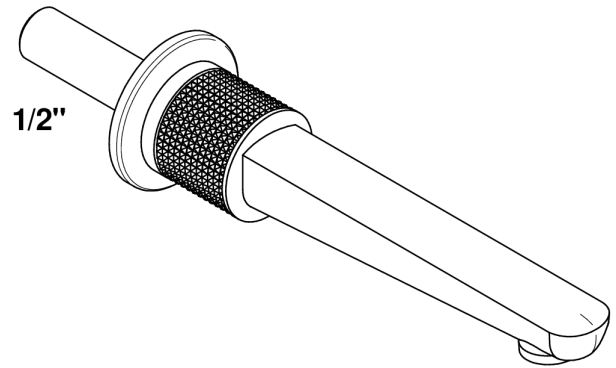

# SYSTEM DIAMOND METAL WITH LEVER

G9D-22GAB

Wall mounted basin, goliath spout, 1/2" , without T junction

THG<sup>®</sup>  
PARIS

22GAB

16/04/2018

BEC DE LAVABO MURAL GOLIATH 1/2" SANS TE SYSTEM METAL DIAMANT A.LEVY

## CHARACTERISTIC

- System Diamond Metal with lever
- Wall mounted basin, goliath spout, 1/2" , without T junction

## RELATED SKU'S

- Ref. G00-309/B Free-flow basin waste with grid
- Ref. G00-309/S Bottle Trap only for waste
- Ref. G00-316 Click waste
- Ref. G00-308T Adjustable bottle trap, mini 45 mm - maxi 90 mm with 300 mm overflow pipe