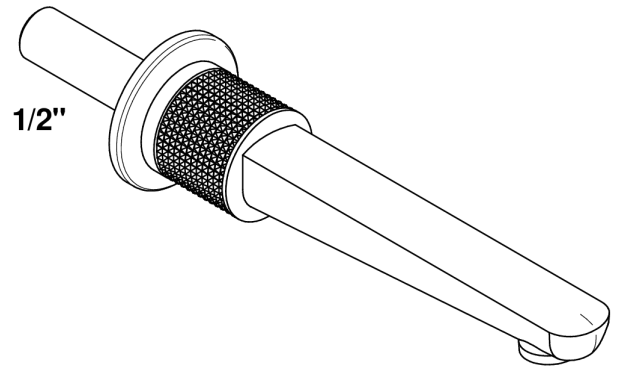

# SYSTEM DIAMOND METAL WITH LEVER

G9D-22GAB

Wall mounted basin, goliath spout, 1/2" , without T junction

THG<sup>®</sup>  
PARIS

22GAB

16/04/2018

BEC DE LAVABO MURAL GOLIATH 1/2" SANS TE SYSTEM METAL DIAMANT A.LEVY

## CHARACTERISTIC

- System Diamond Metal with lever
- Wall mounted basin, goliath spout, 1/2" , without T junction

## RELATED SKU'S

- Ref. G00-309/B Free-flow basin waste with grid
- Ref. G00-309/S Bottle Trap only for waste
- Ref. G00-316 Click waste
- Ref. G00-308T Adjustable bottle trap, mini 45 mm - maxi 90 mm with 300 mm overflow pipe