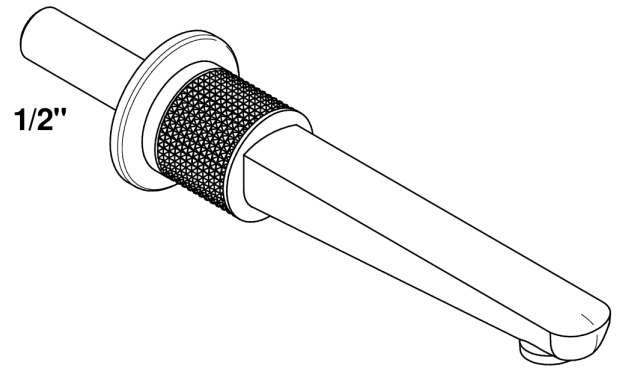

SYSTEM DIAMOND METAL

G9C-22GAB

Wall mounted basin, goliath spout, 1/2" , without T junction

THG[®]
PARIS

22GAB

16/04/2018

BEC DE LAVABO MURAL GOLIATH 1/2" SANS TE SYSTEM METAL DIAMANT A.LEVY

CARACTERÍSTICAS

- System Diamond Metal
- Wall mounted basin, goliath spout, 1/2" , without T junction

ACABADOS DISPONIBLES

Bronce claro - D01
Cerámica negra mate - D30
Cobre viejo mate - H07
Cromo - A02
Cromo mate - C02
Dorado - F01