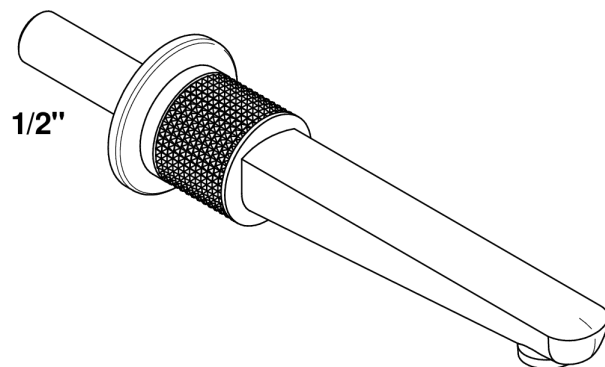

# SYSTEM DIAMOND METAL

G9C-22GAB

Wall mounted basin, goliath spout, 1/2" , without T junction

THG<sup>®</sup>  
PARIS

22GAB

16/04/2018

BEC DE LAVABO MURAL GOLIATH 1/2" SANS TE SYSTEM METAL DIAMANT A.LEVY

## CARACTERÍSTICAS

- System Diamond Metal
- Wall mounted basin, goliath spout, 1/2" , without T junction

## PRODUCTOS RELACIONADOS

- Ref. G00-309/B Vaciador de flujo libre con rejilla para el lavabo
- Ref. G00-309/S Sifón moderno
- Ref. G00-316 Vaciador para lavabo sistema clic-clac
- Ref. G00-308T Adjustable bottle trap, mini 45 mm - maxi 90 mm with 300 mm overflow pipe