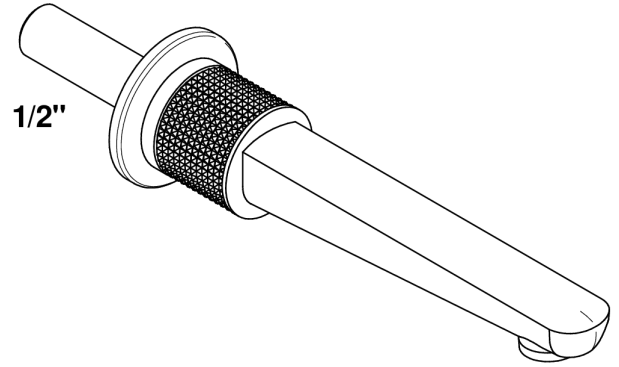

SYSTEM DIAMOND METAL

G9C-22GAB

Wall mounted basin, goliath spout, 1/2" , without T junction

THG[®]
PARIS

22GAB

16/04/2018

BEC DE LAVABO MURAL GOLIATH 1/2" SANS TE SYSTEM METAL DIAMANT A.LEVY

CHARACTERISTIC

- System Diamond Metal
- Wall mounted basin, goliath spout, 1/2" , without T junction

RELATED SKU'S

- Ref. G00-309/B Free-flow basin waste with grid
- Ref. G00-309/S Bottle Trap only for waste
- Ref. G00-316 Click waste
- Ref. G00-308T Adjustable bottle trap, mini 45 mm - maxi 90 mm with 300 mm overflow pipe