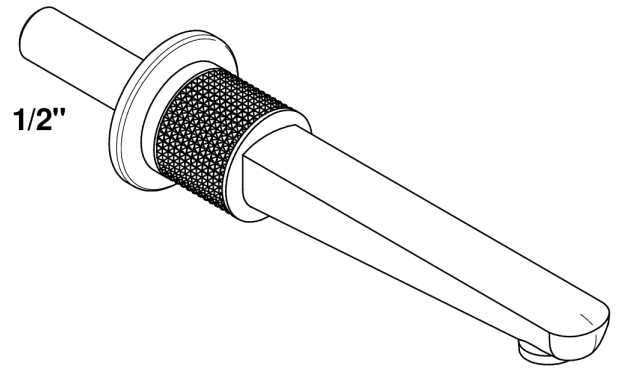

SYSTEM DIAMOND METAL

G9C-22GAB

Wall mounted basin, goliath spout, 1/2" , without T junction

THG[®]
PARIS

22GAB

16/04/2018

BEC DE LAVABO MURAL GOLIATH 1/2" SANS TE SYSTEM METAL DIAMANT A.LEVY

特色

- System Diamond Metal
- Wall mounted basin, goliath spout, 1/2" , without T junction

相关的SKU

- Ref. G00-309/B 台盆下水器排水口，无溢流孔
- Ref. G00-309/S 下水管
- Ref. G00-316 键入式台盆下水器，欧洲款
- Ref. G00-308T Adjustable bottle trap, mini 45 mm - maxi 90 mm with 300 mm overflow pipe