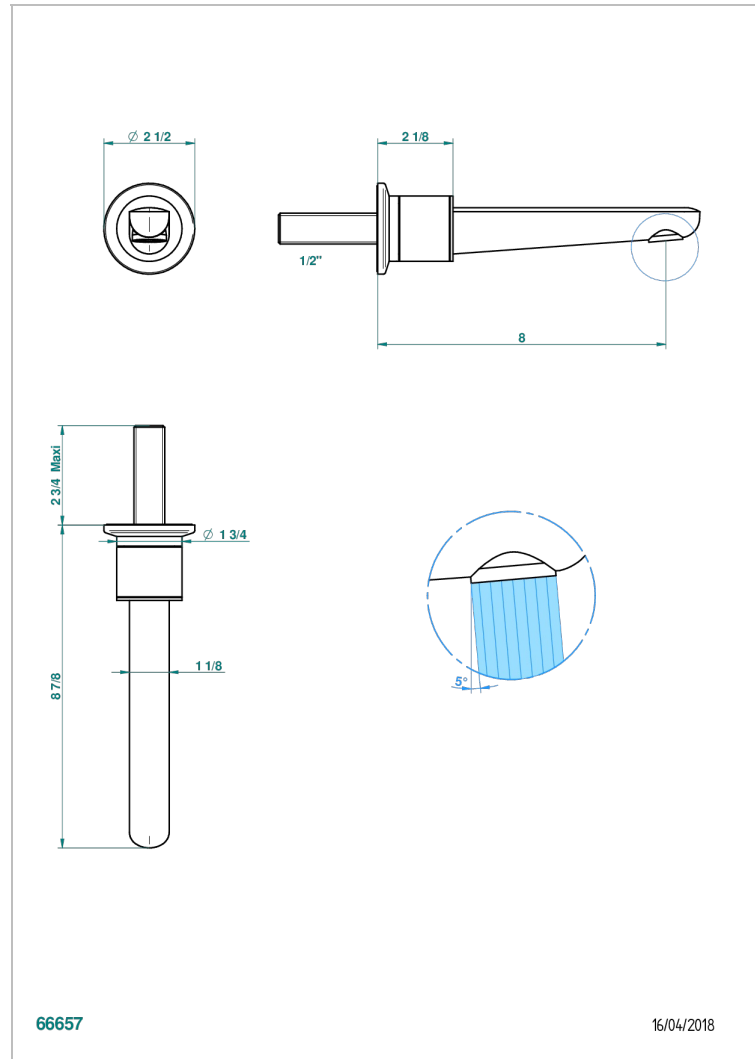

SYSTEM SMOOTH METAL WITH LEVER

G9B-22GAB

Wall mounted basin, goliath spout, 1/2" , without T junction

THG[®]
PARIS

特色

- System Smooth Metal with lever
- Wall mounted basin, goliath spout, 1/2" , without T junction

技术特征

- Recommandé : 3 bars (max. 5 bars) - Advised : 43,5 psi (max. 72 psi)
- 15 l/min à 3 bars (4 gpm at 43.5 psi)

相关的SKU

- Ref. G00-309/B 台盆下水器排水口，无溢流孔
- Ref. G00-309/S 下水管
- Ref. G00-316 键入式台盆下水器，欧洲款
- Ref. G00-308T Adjustable bottle trap, mini 45 mm - maxi 90 mm with 300 mm overflow pipe