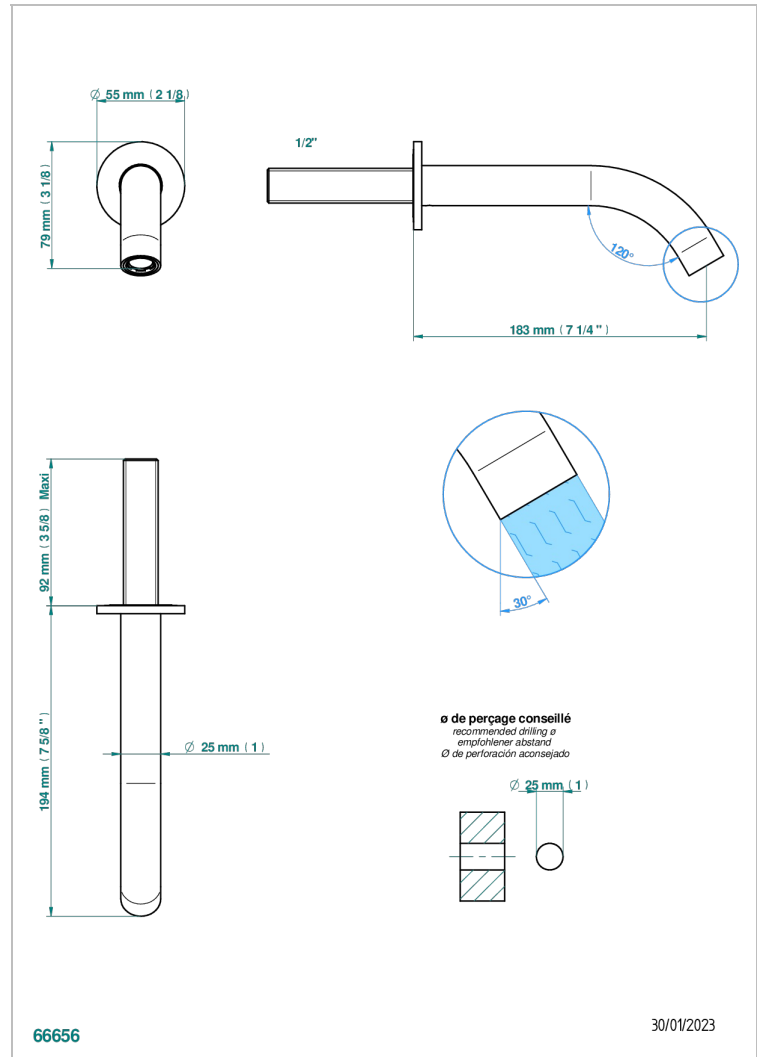

BONDI WITH LEVER HANDLES

G7G-22GAB

Wall mounted basin, goliath spout, 1/2" , without T junction

CHARACTERISTIC

- Bondi with lever handles
- Wall mounted basin, goliath spout, 1/2" , without T junction

TECHNICAL SPECS

- Recommandé : 3 bars (max. 5 bars) - Advised : 43,5 psi (max. 72 psi)
- 8,3 l/min à 3 bars (2.2 gpm at 43.5 psi)

AVAILABLE FINITIONS

Black ceram - D30
Blush PVD - H62
Brass color PVD - H49
Brown bronze color PVD - F33
Chrome polished - A02
Chrome polished / gold polished - G02