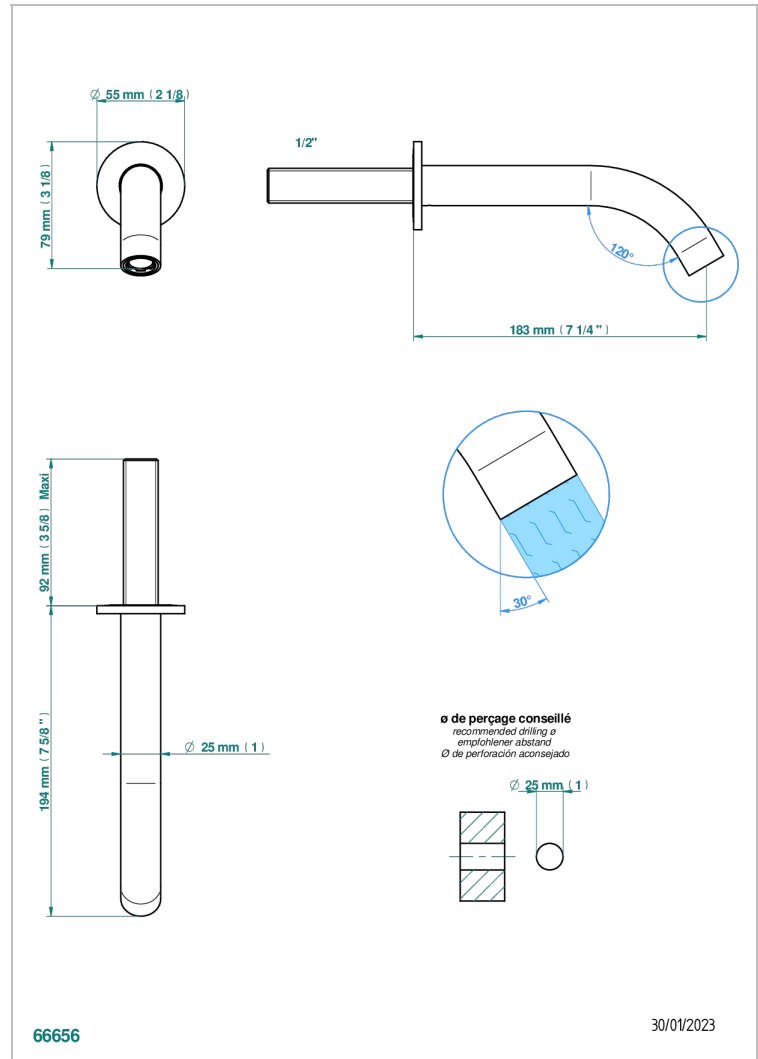

BONDI WITH LEVER

G7G-22GAB

Wall mounted basin, goliath spout, 1/2", without T junction

特色

- Bondi with lever
- Wall mounted basin, goliath spout, 1/2", without T junction

技术特征

- Recommandé : 3 bars (max. 5 bars) - Advised : 43,5 psi (max. 72 psi)
- 8,3 l/min à 3 bars (2.2 gpm at 43.5 psi)

相关的SKU

- Ref. G00-309/B 台盆下水器排水口，无溢流孔
- Ref. G00-309/S 下水管
- Ref. G00-316 键入式台盆下水器，欧洲款
- Ref. G00-308T Adjustable bottle trap, mini 45 mm - maxi 90 mm with 300 mm overflow pipe

可选饰面

Black ceram - D30
Blush PVD - H62
Graphite PVD - H64
Matt Umber PVD - H67
Matt blush PVD - H60
Matt graphite PVD - H65