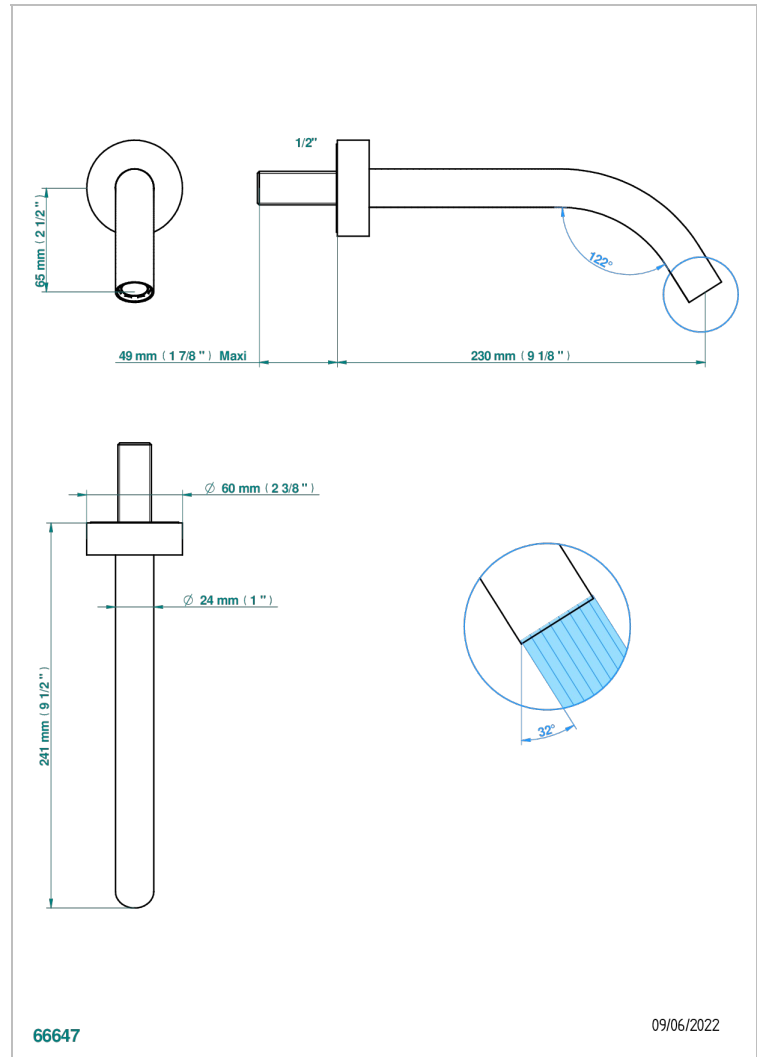

# NEW PARADISE

U5P-22GAB

Wall mounted basin, goliath spout, 1/2" , without T junction

THG<sup>®</sup>  
PARIS

## CARACTERÍSTICAS

- New Paradise
- Wall mounted basin, goliath spout, 1/2" , without T junction