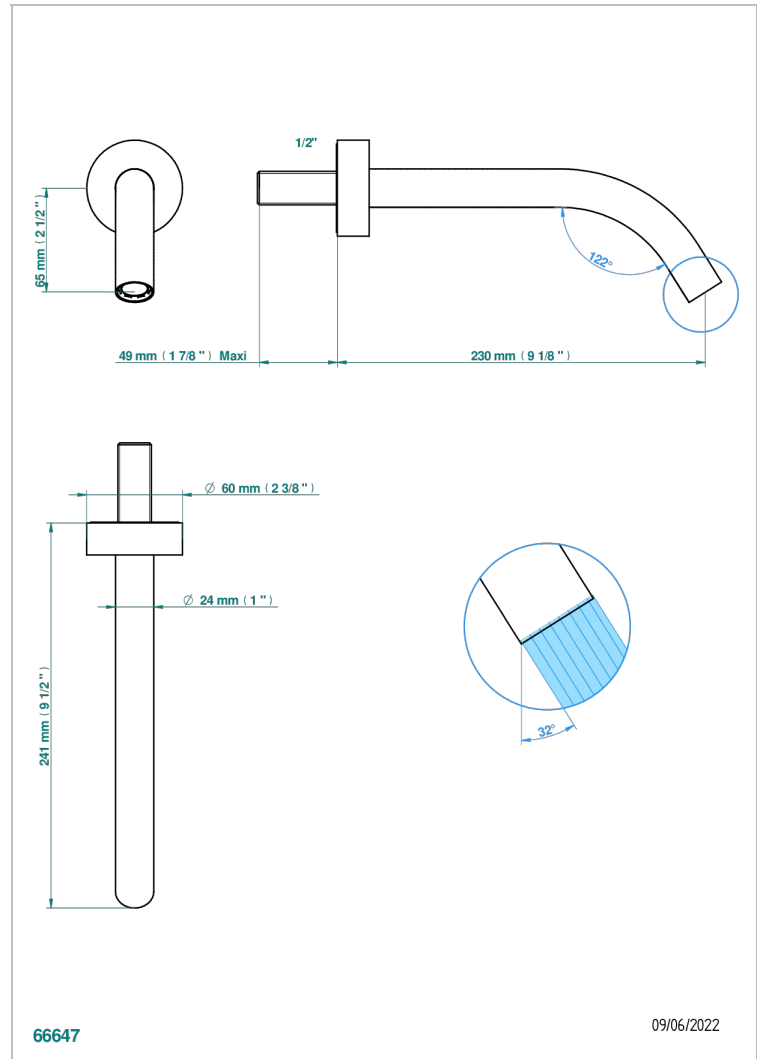

NEW PARADISE

U5P-22GAB

Wall mounted basin, goliath spout, 1/2" , without T junction

THG[®]
PARIS

CHARACTERISTIC

- New Paradise
- Wall mounted basin, goliath spout, 1/2" , without T junction

AVAILABLE FINITIONS