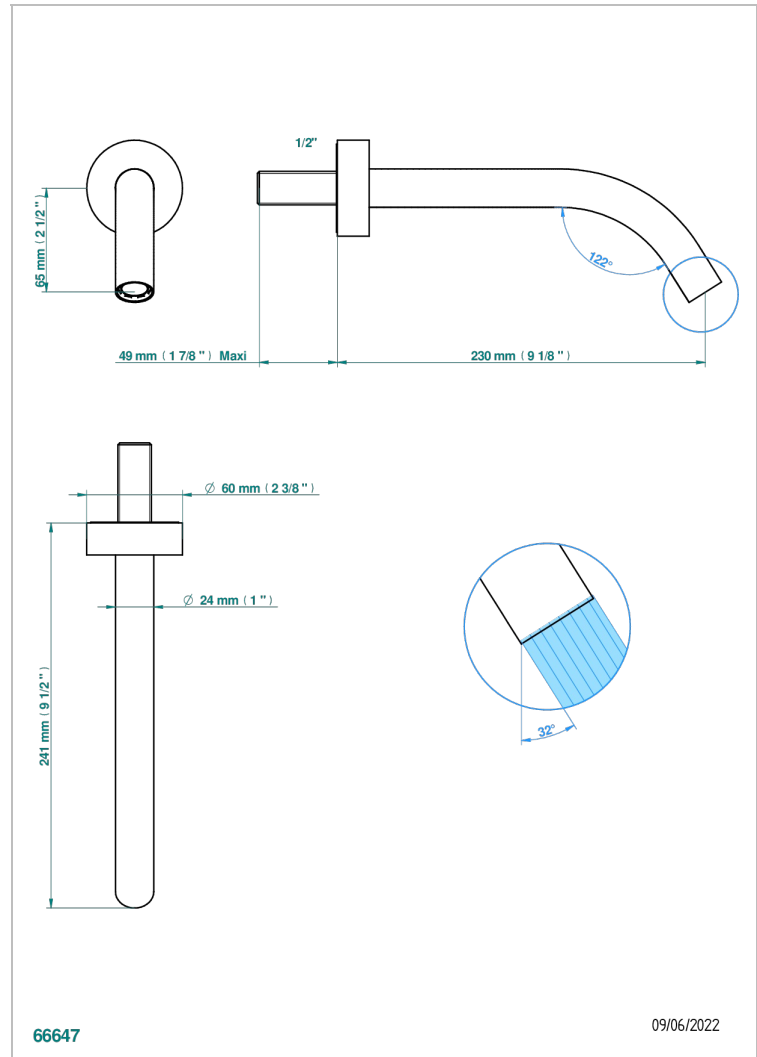

# NEW PARADISE

U5P-22GAB

Wall mounted basin, goliath spout, 1/2" , without T junction

THG<sup>®</sup>  
PARIS

## CHARACTERISTIC

- New Paradise
- Wall mounted basin, goliath spout, 1/2" , without T junction

## RELATED SKU'S

- Ref. G00-309/B Free-flow basin waste with grid
- Ref. G00-309/S Bottle Trap only for waste
- Ref. G00-316 Click waste
- Ref. G00-308T Adjustable bottle trap, mini 45 mm - maxi 90 mm with 300 mm overflow pipe