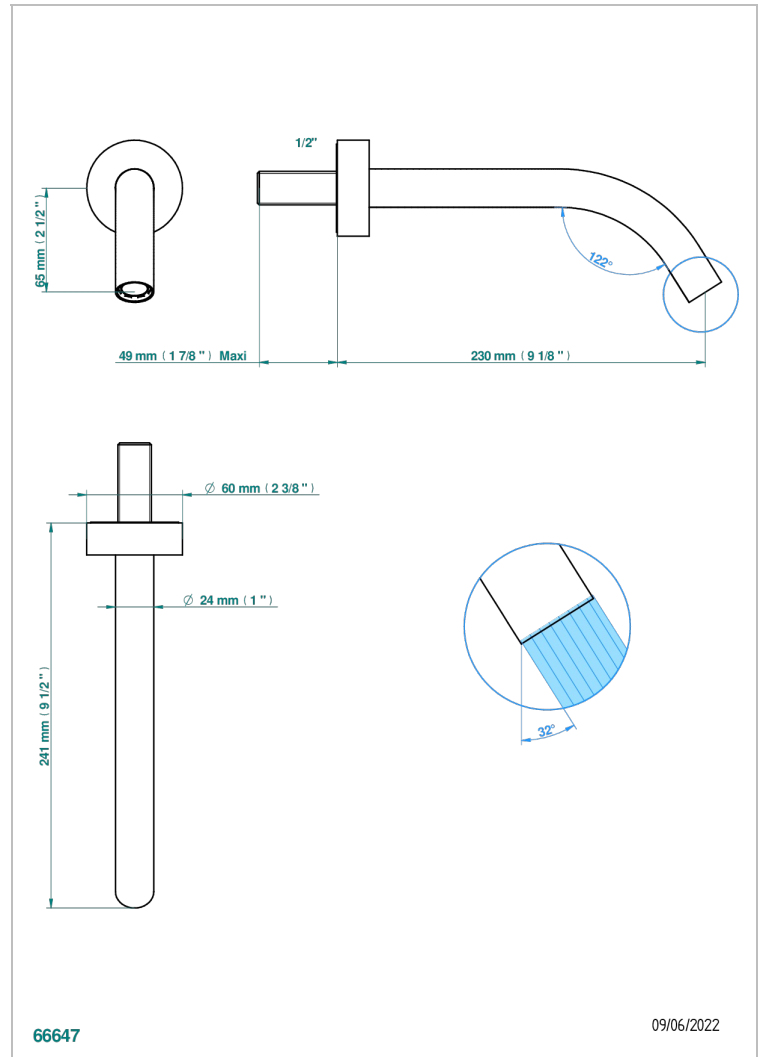

# NEW PARADISE

U5P-22GAB

Wall mounted basin, goliath spout, 1/2" , without T junction

THG<sup>®</sup>  
PARIS

## CARACTERÍSTICAS

- New Paradise
- Wall mounted basin, goliath spout, 1/2" , without T junction

## PRODUCTOS RELACIONADOS

- Ref. G00-309/B Vaciador de flujo libre con rejilla para el lavabo
- Ref. G00-309/S Sifón moderno
- Ref. G00-316 Vaciador para lavabo sistema clic-clac
- Ref. G00-308T Adjustable bottle trap, mini 45 mm - maxi 90 mm with 300 mm overflow pipe