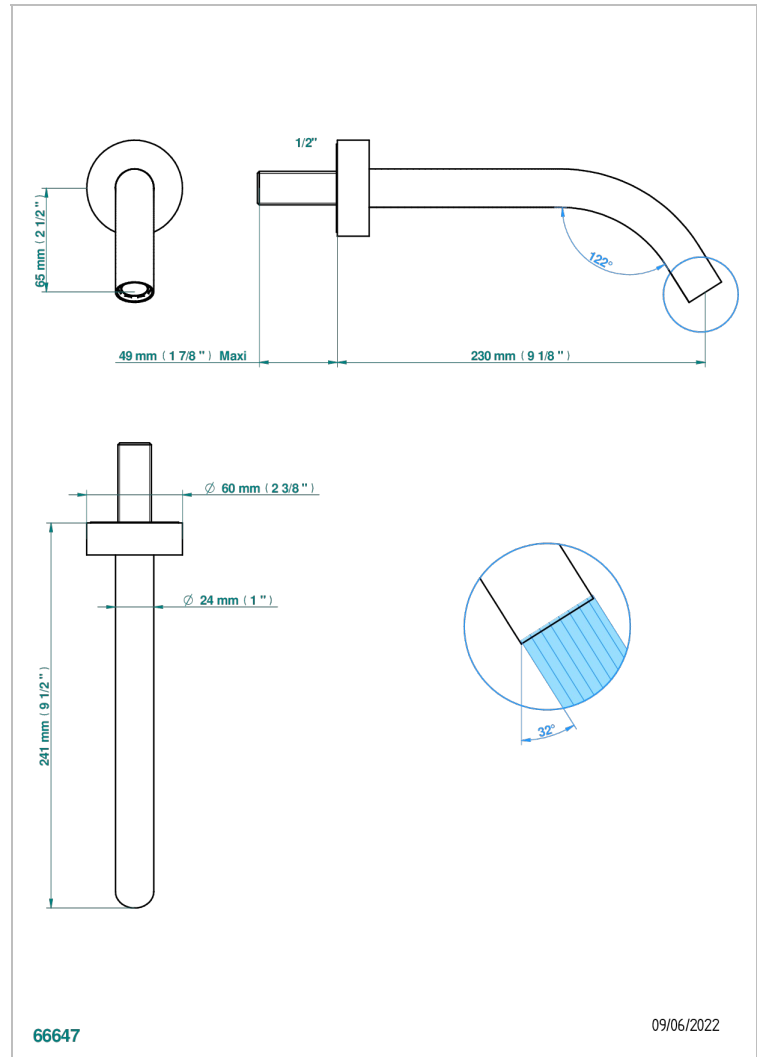

NEW PARADISE

U5P-22GAB

Wall mounted basin, goliath spout, 1/2" , without T junction

THG[®]
PARIS

CHARACTERISTIC

- New Paradise
- Wall mounted basin, goliath spout, 1/2" , without T junction

RELATED SKU'S

- Ref. G00-309/B Free-flow basin waste with grid
- Ref. G00-309/S Bottle Trap only for waste
- Ref. G00-316 Click waste
- Ref. G00-308T Adjustable bottle trap, mini 45 mm - maxi 90 mm with 300 mm overflow pipe