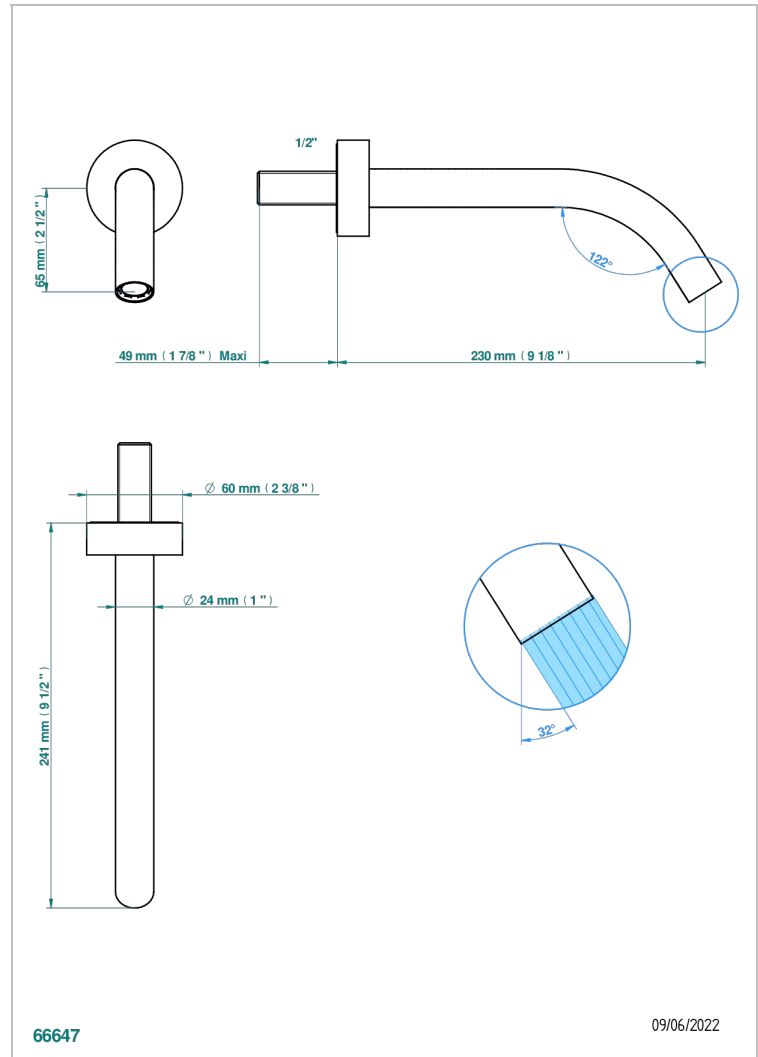

NEW PARADISE

U5P-22GAB

Wall mounted basin, goliath spout, 1/2" , without T junction

THG[®]
PARIS

CARACTERÍSTICAS

- New Paradise
- Wall mounted basin, goliath spout, 1/2" , without T junction

PRODUCTOS RELACIONADOS

- Ref. G00-309/B Vaciador de flujo libre con rejilla para el lavabo
- Ref. G00-309/S Sifón moderno
- Ref. G00-316 Vaciador para lavabo sistema clic-clac
- Ref. G00-308T Adjustable bottle trap, mini 45 mm - maxi 90 mm with 300 mm overflow pipe