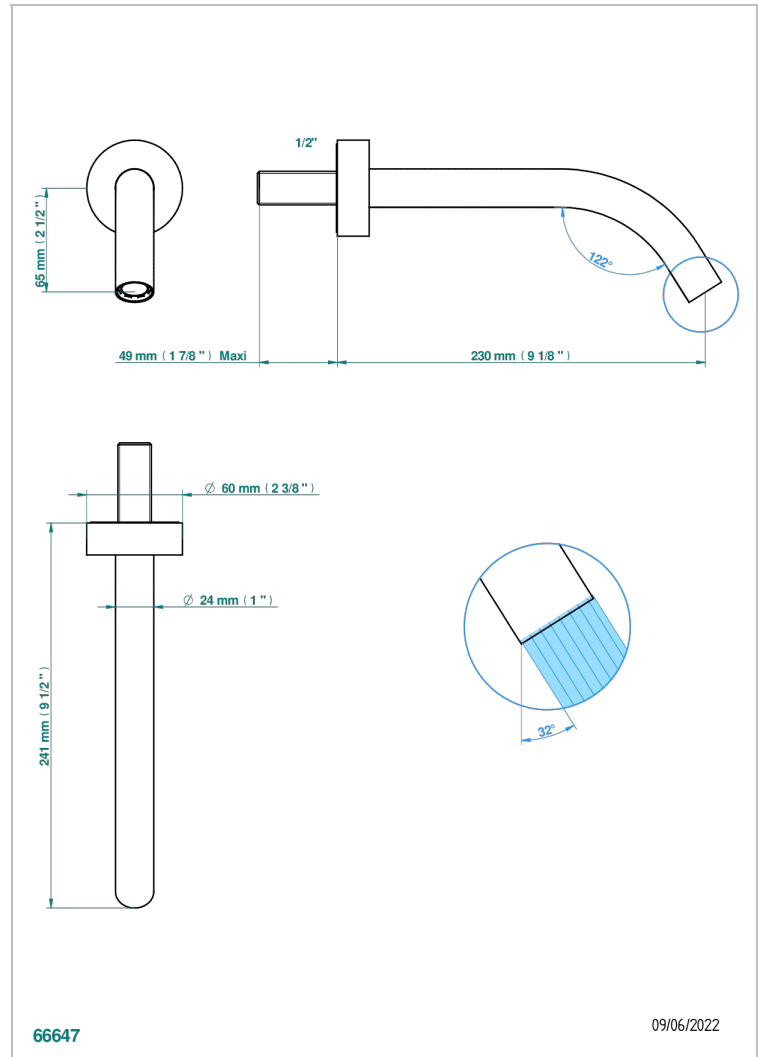

# NEW PARADISE

U5P-22GAB

Wall mounted basin, goliath spout, 1/2" , without T junction

THG<sup>®</sup>  
PARIS

## CHARACTERISTIC

- New Paradise
- Wall mounted basin, goliath spout, 1/2" , without T junction

## RELATED SKU'S

- Ref. G00-309/B Free-flow basin waste with grid
- Ref. G00-309/S Bottle Trap only for waste
- Ref. G00-316 Click waste
- Ref. G00-308T Adjustable bottle trap, mini 45 mm - maxi 90 mm with 300 mm overflow pipe