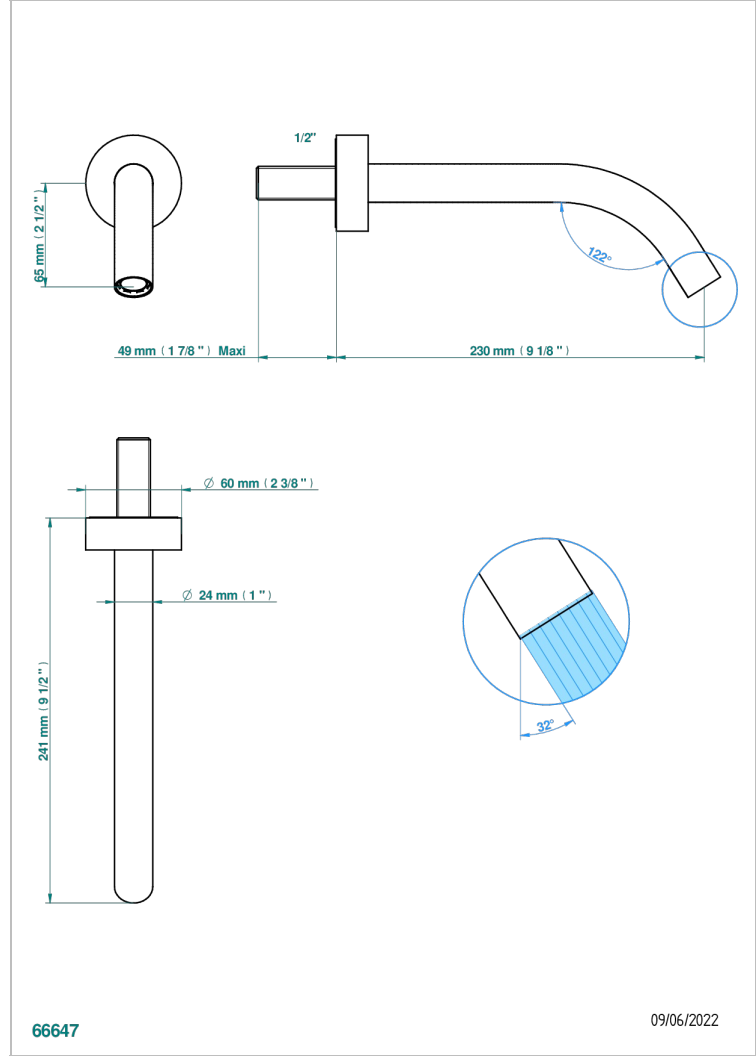

NEW PARADISE

U5P-22GAB

Wall mounted basin, goliath spout, 1/2" , without T junction

THG
PARIS

特色

- New Paradise
- Wall mounted basin, goliath spout, 1/2" , without T junction

相关的SKU

- Ref. G00-309/B 台盆下水器排水口，无溢流孔
- Ref. G00-309/S 下水管
- Ref. G00-316 键入式台盆下水器，欧洲款
- Ref. G00-308T Adjustable bottle trap, mini 45 mm - maxi 90 mm with 300 mm overflow pipe