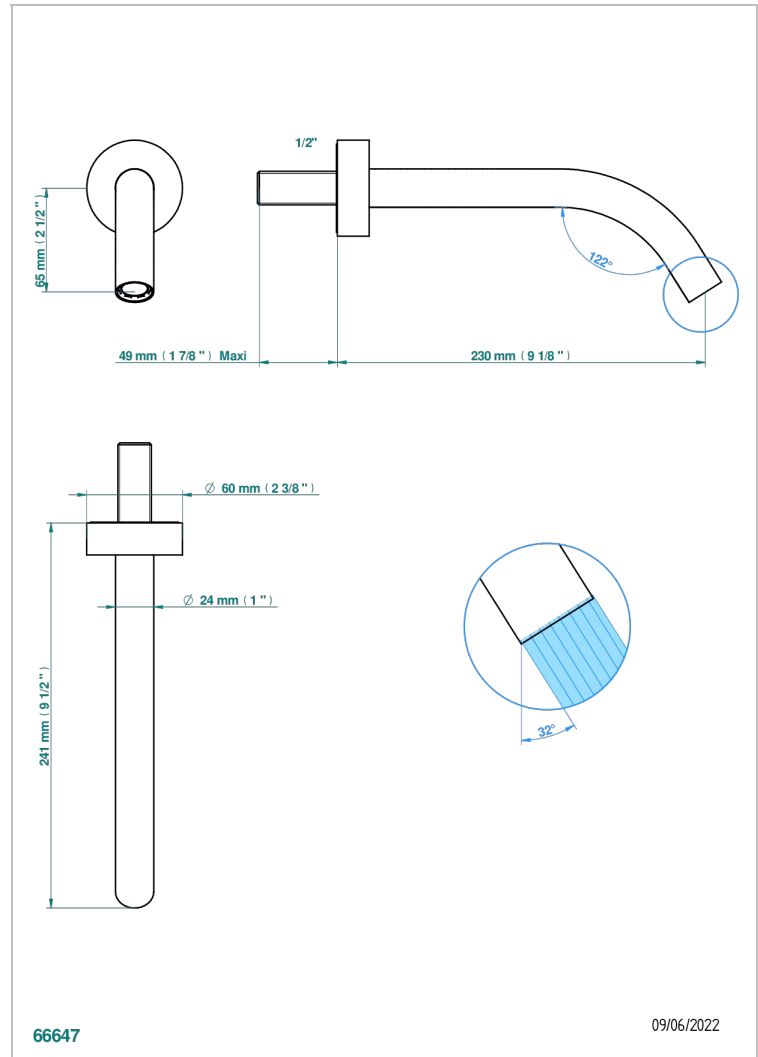

COLLECTION "O"

G4P-22GAB

Wall mounted basin, goliath spout, 1/2" , without T junction

THG[®]
PARIS

CARACTERÍSTICAS

- Collection "O"
- Wall mounted basin, goliath spout, 1/2" , without T junction

ACABADOS DISPONIBLES