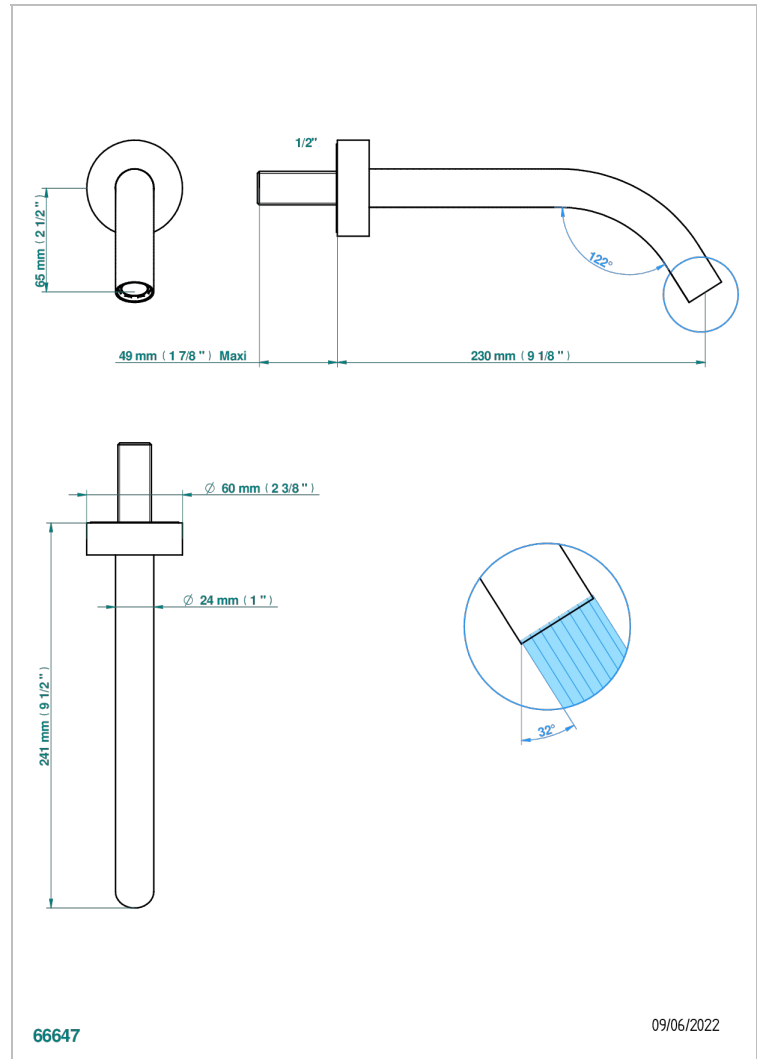

COLLECTION "O"

G4P-22GAB

Wall mounted basin, goliath spout, 1/2" , without T junction

THG[®]
PARIS

CHARACTERISTIC

- Collection "O"
- Wall mounted basin, goliath spout, 1/2" , without T junction

RELATED SKU'S

- Ref. G00-309/B Free-flow basin waste with grid
- Ref. G00-309/S Bottle Trap only for waste
- Ref. G00-316 Click waste
- Ref. G00-308T Adjustable bottle trap, mini 45 mm - maxi 90 mm with 300 mm overflow pipe