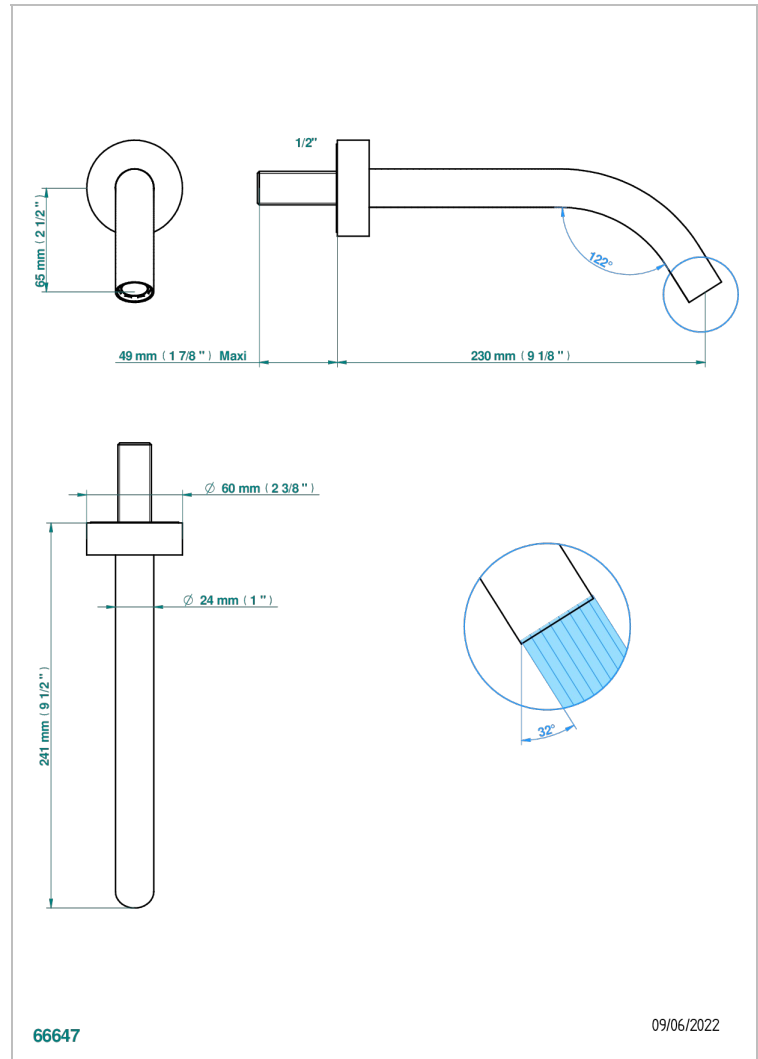

COLLECTION "O"

G4P-22GAB

Wall mounted basin, goliath spout, 1/2" , without T junction

THG[®]
PARIS

CARACTERÍSTICAS

- Collection "O"
- Wall mounted basin, goliath spout, 1/2" , without T junction

PRODUCTOS RELACIONADOS

- Ref. G00-309/B Vaciador de flujo libre con rejilla para el lavabo
- Ref. G00-309/S Sifón moderno
- Ref. G00-316 Vaciador para lavabo sistema clic-clac
- Ref. G00-308T Adjustable bottle trap, mini 45 mm - maxi 90 mm with 300 mm overflow pipe