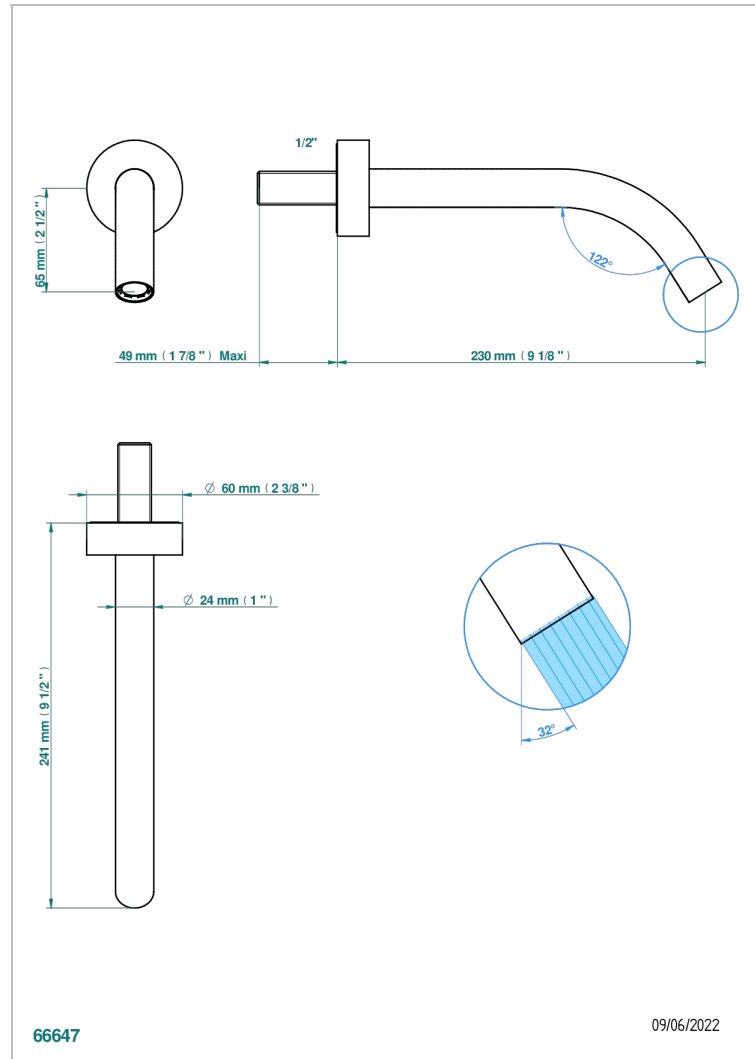

# COLLECTION "O"

G4P-22GAB

Wall mounted basin, goliath spout, 1/2" , without T junction

THG<sup>®</sup>  
PARIS

## 特色

- Collection "O"
- Wall mounted basin, goliath spout, 1/2" , without T junction

## 相关的SKU

- Ref. G00-309/B 台盆下水器排水口，无溢流孔
- Ref. G00-309/S 下水管
- Ref. G00-316 键入式台盆下水器，欧洲款
- Ref. G00-308T Adjustable bottle trap, mini 45 mm - maxi 90 mm with 300 mm overflow pipe