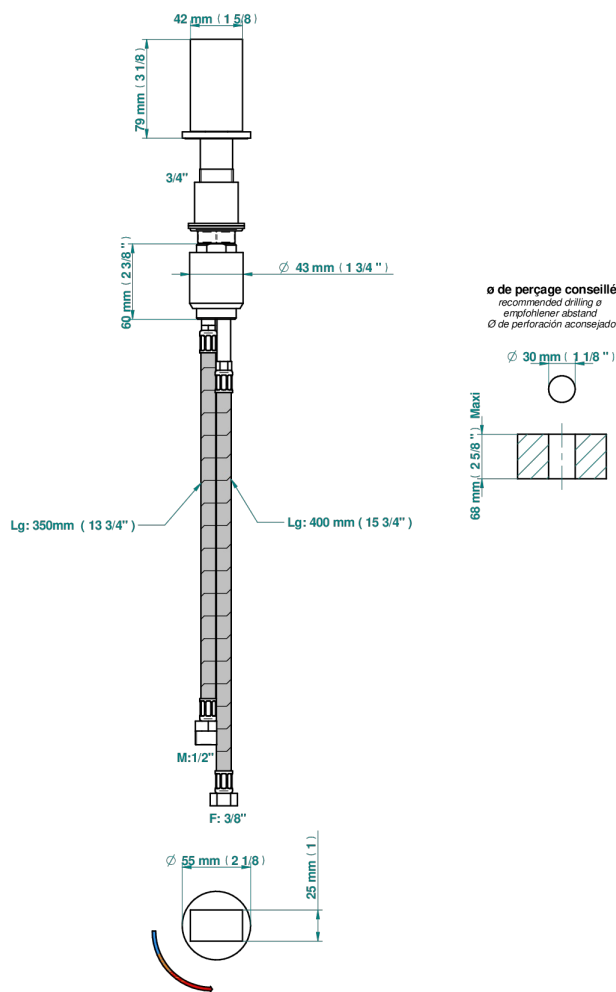

# MONTAIGNE VENUS WHITE MARBLE

G3V-6532

Rim mounted ceramic mixer with progressive cartridge

66641

05/05/2021

## CHARACTERISTIC

- ACS : 22ACCLY009