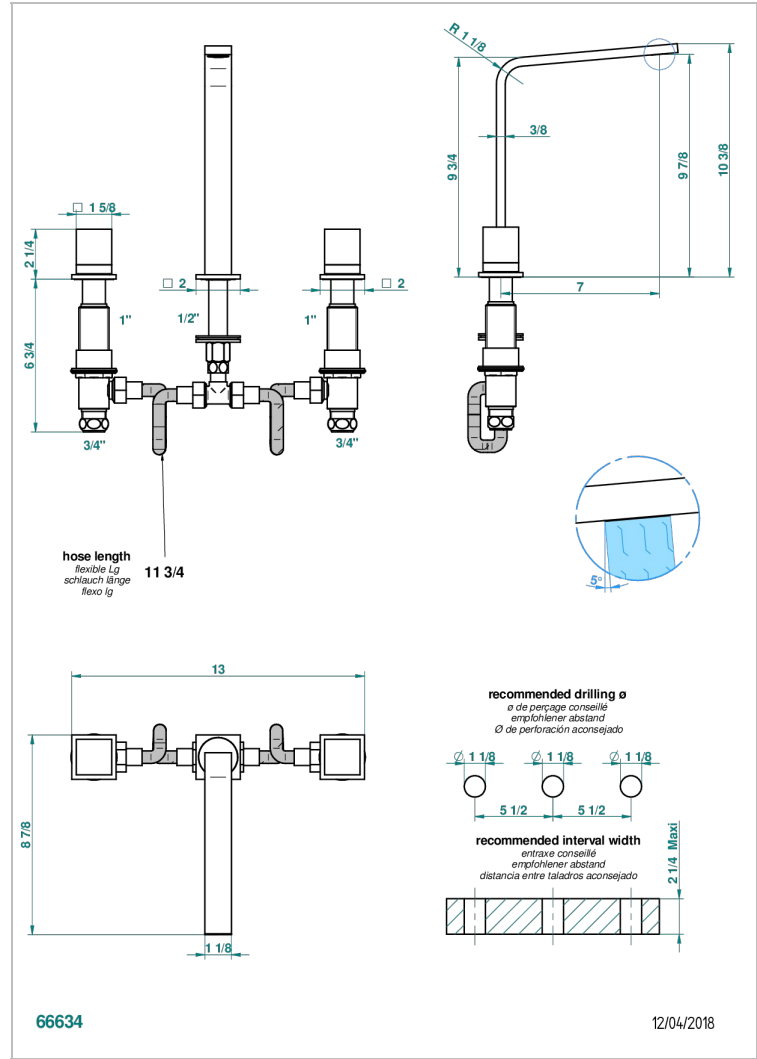

SOHO 2023

G7K-25

Rim mounted 3-hole bath mixer, goliath spout

CHARACTERISTIC

- ACS : 18ACCLY403

STANDARDS

AVAILABLE FINITIONS

- Blush PVD - H62
- Brass color PVD - H49
- Brown bronze color PVD - F33
- Gold color PVD - H52
- Graphite PVD - H64
- Matt Umber PVD - H67