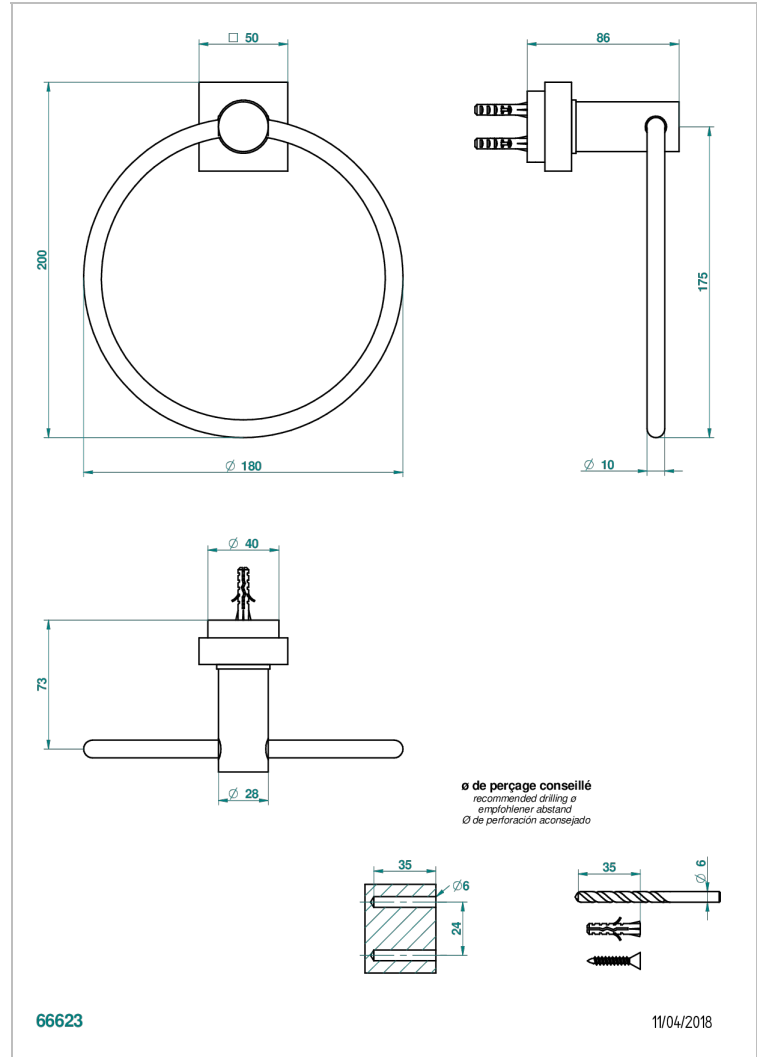

MONTAIGNE VENUS WHITE MARBLE WITH LEVER HANDLES

G3W-504N

毛巾环

特色

- Montaigne Venus white marble with lever handles
- 毛巾环

可选饰面

Black ceram - D30
Blush PVD - H62
Graphite PVD - H64
Matt Umber PVD - H67
Matt blush PVD - H60
Matt graphite PVD - H65