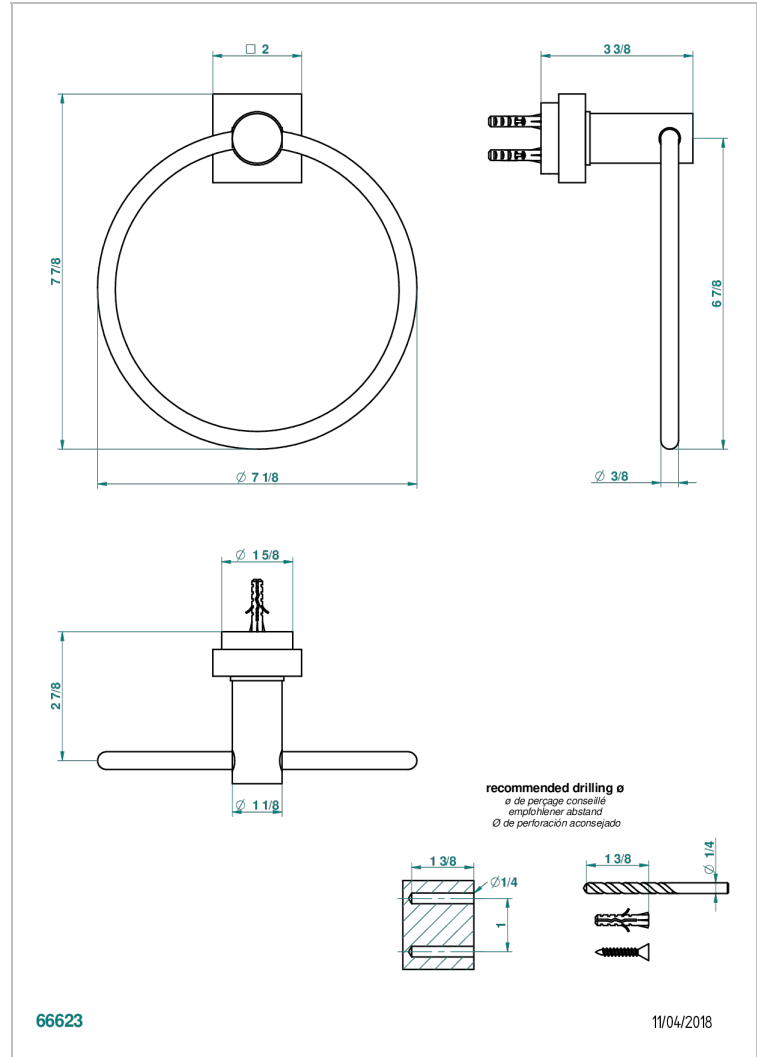

# MONTAIGNE VENUS WHITE MARBLE WITH LEVER HANDLES

G3W-504N

毛巾环

## 特色

- Montaigne Venus white marble with lever handles
- 毛巾环