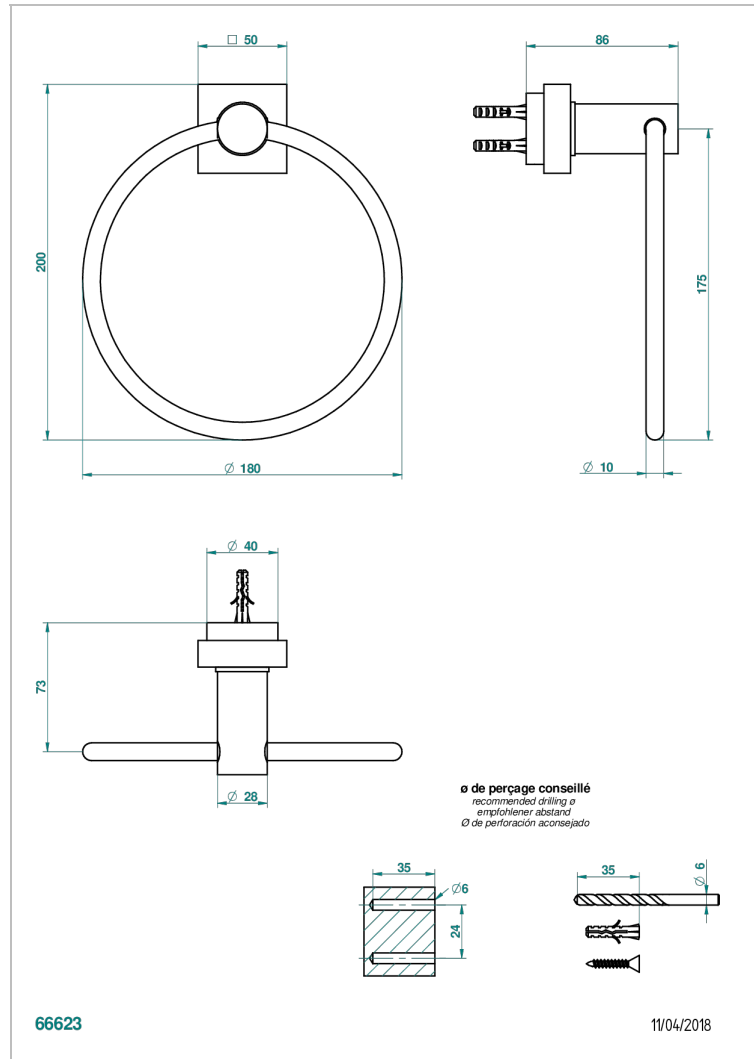

MONTAIGNE VENUS WHITE MARBLE

G3V-504N

Single towel ring

CHARACTERISTIC

- Montaigne Venus white marble
- Single towel ring

AVAILABLE FINITIONS

Antique nickel - H28
Black ceram - D30
Blush PVD - H62
Brass color PVD - H49
Brown bronze color PVD - F33
Gold color PVD - H52

Nickel color PVD - H55
Polished chrome (color finish) - A02
Polished chrome / Polished gold (color finish) - G02
Polished gold (color finish) - F01
Polished nickel - B01
Soft gold - F30

Soft matt gold - F31
Umber PVD - H66
Varnished matt antique red copper (color finish) - H07