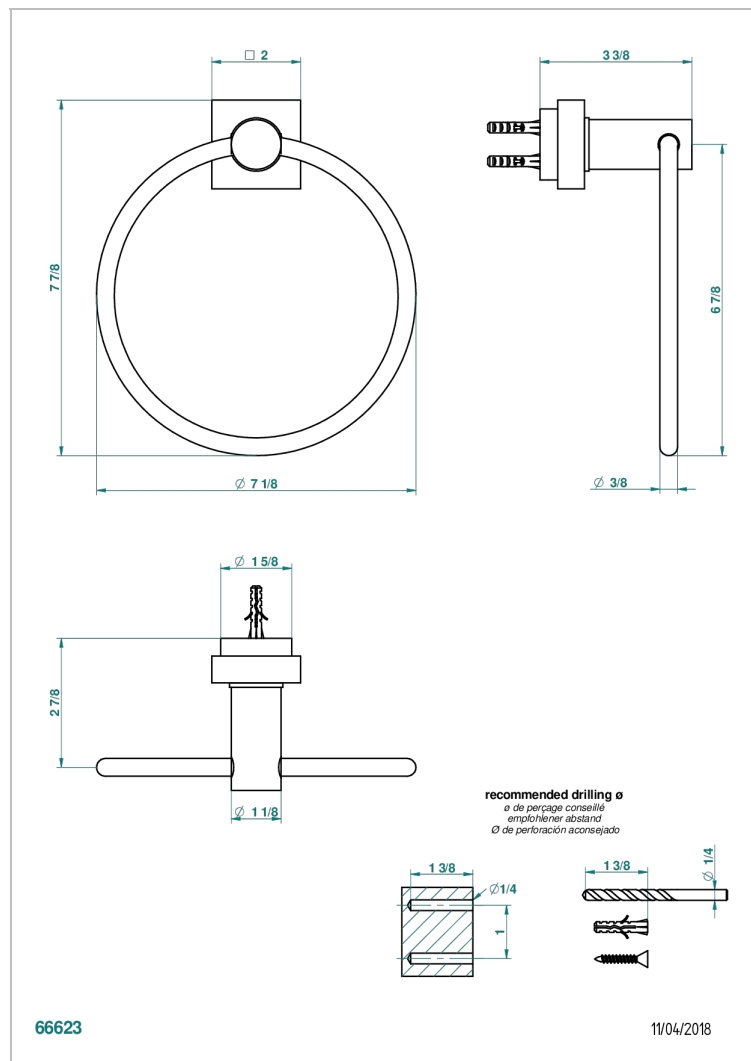

MONTAIGNE VENUS WHITE MARBLE

G3V-504N

Single towel ring

CHARACTERISTIC

- Montaigne Venus white marble
- Single towel ring

AVAILABLE FINITIONS

Antique nickel - H28
Black ceram - D30
Blush PVD - H62
Brass color PVD - H49
Brown bronze color PVD - F33
Gold color PVD - H52

Nickel color PVD - H55
Polished chrome (color finish) - A02
Polished chrome / Polished gold (color finish) - G02
Polished gold (color finish) - F01
Polished nickel - B01
Soft gold - F30

Soft matt gold - F31
Umber PVD - H66
Varnished matt antique red copper (color finish) - H07