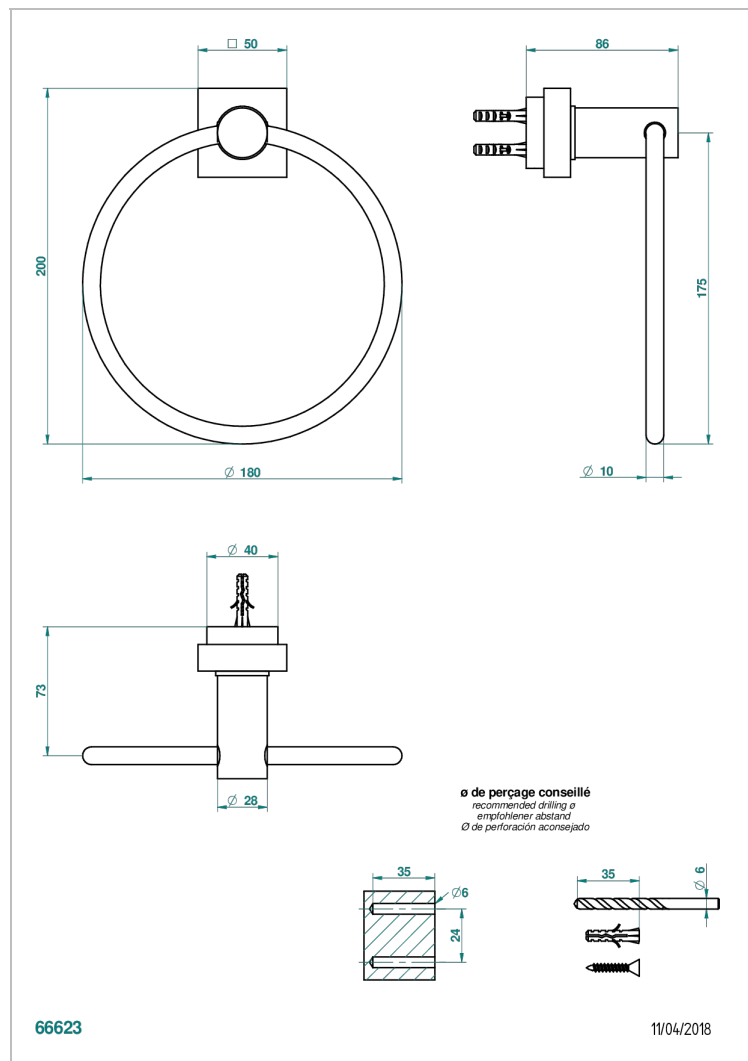

MONTAIGNE VENUS WHITE MARBLE

G3V-504N

Single towel ring

CHARACTERISTIC

- Montaigne Venus white marble
- Single towel ring

AVAILABLE FINITIONS

Antique nickel - H28
Black ceram - D30
Blush PVD - H62
Brass color PVD - H49
Brown bronze color PVD - F33
Gold color PVD - H52

Nickel color PVD - H55
Polished chrome (color finish) - A02
Polished chrome / Polished gold (color finish) - G02
Polished gold (color finish) - F01
Polished nickel - B01
Soft gold - F30

Soft matt gold - F31
Umber PVD - H66
Varnished matt antique red copper (color finish) - H07