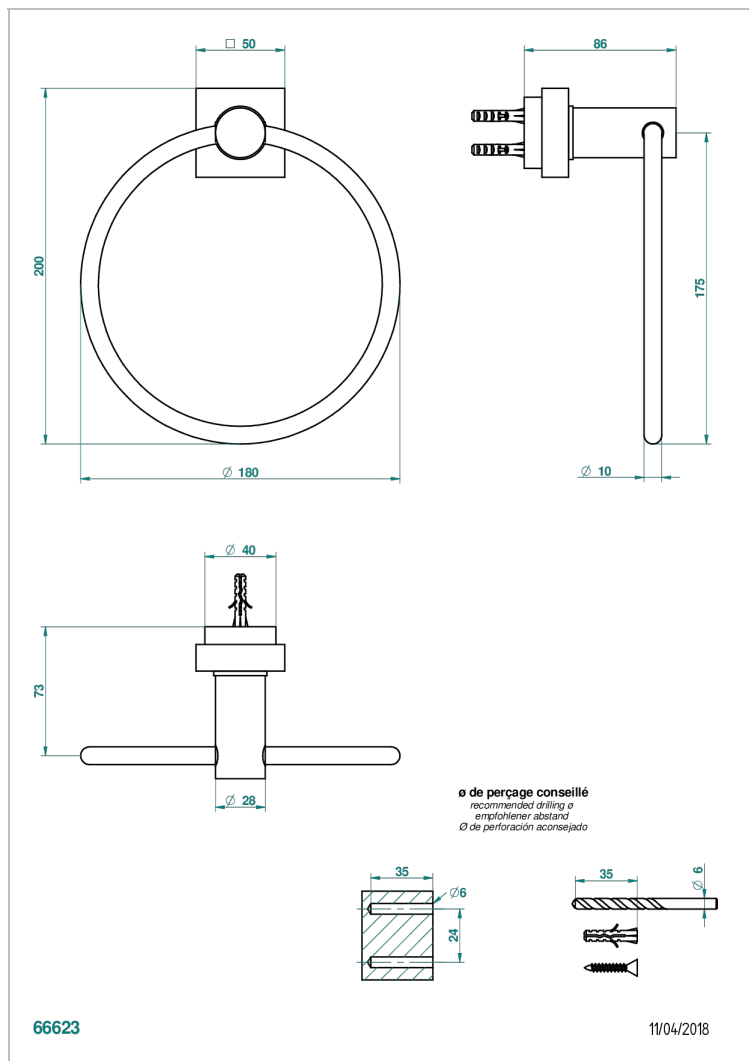

MONTAIGNE VENUS WHITE MARBLE

G3V-504N

Single towel ring

CHARACTERISTIC

- Montaigne Venus white marble
- Single towel ring

AVAILABLE FINITIONS

Antique nickel - H28
Black ceram - D30
Blush PVD - H62
Brass color PVD - H49
Brown bronze color PVD - F33
Gold color PVD - H52

Nickel color PVD - H55
Polished chrome (color finish) - A02
Polished chrome / Polished gold (color finish) - G02
Polished gold (color finish) - F01
Polished nickel - B01
Soft gold - F30

Soft matt gold - F31
Umber PVD - H66
Varnished matt antique red copper (color finish) - H07