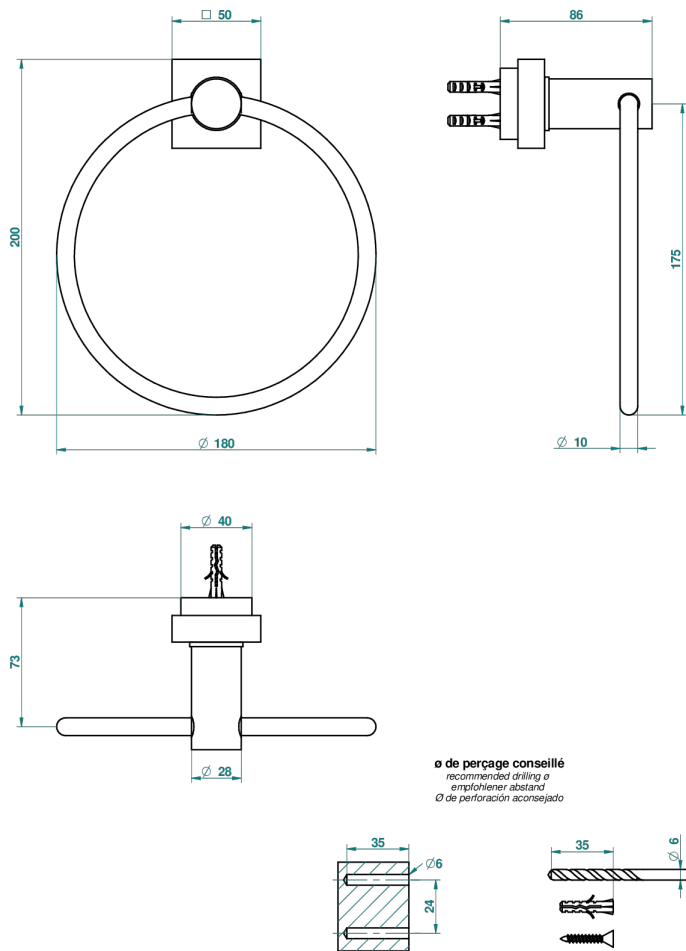

MONTAIGNE VENUS WHITE MARBLE

G3V-504N

毛巾环

THG[®]
PARIS

特色

- Montaigne Venus white marble
- 毛巾环

可选饰面

Black ceram - D30
Blush PVD - H62
Graphite PVD - H64
Matt Umber PVD - H67
Matt blush PVD - H60
Matt graphite PVD - H65

抛光镍 - B01
浅金 - F30
漆面铜 - D01