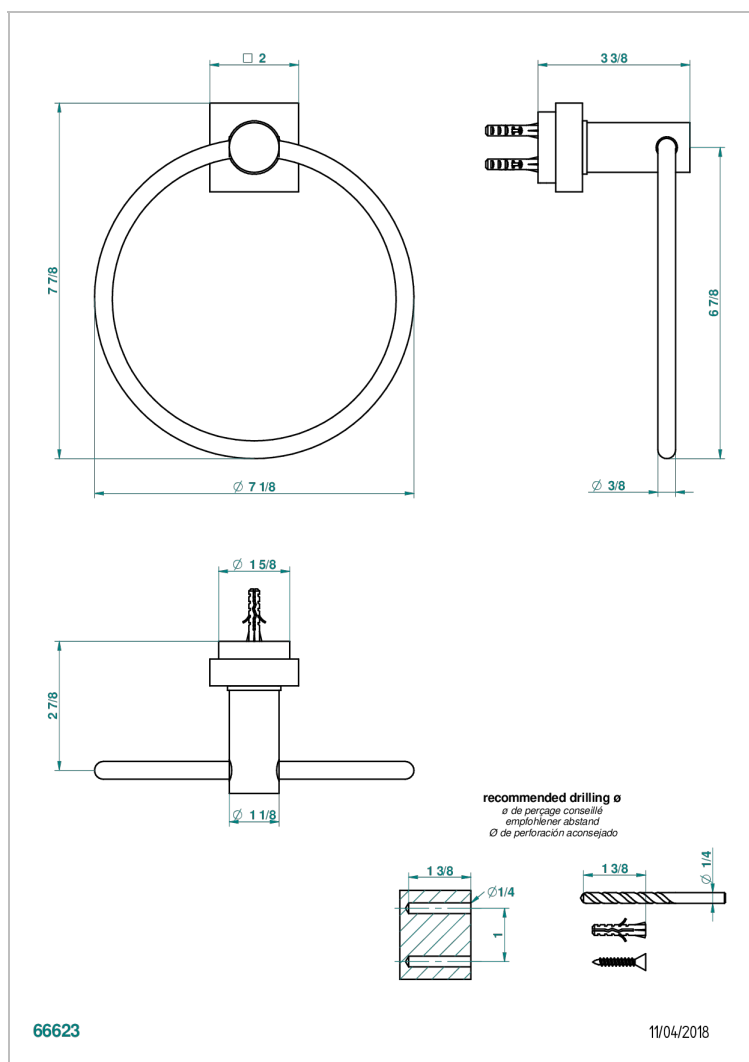

MONTAIGNE VENUS WHITE MARBLE

G3V-504N

Single towel ring

CHARACTERISTIC

- Montaigne Venus white marble
- Single towel ring

AVAILABLE FINITIONS

Antique nickel - H28
 Black ceram - D30
 Blush PVD - H62
 Brass color PVD - H49
 Brown bronze color PVD - F33
 Gold color PVD - H52

Nickel color PVD - H55
 Polished chrome (color finish) - A02
 Polished chrome / Polished gold (color finish) - G02
 Polished gold (color finish) - F01
 Polished nickel - B01
 Soft gold - F30

Soft matt gold - F31
 Umber PVD - H66
 Varnished matt antique red copper (color finish) - H07