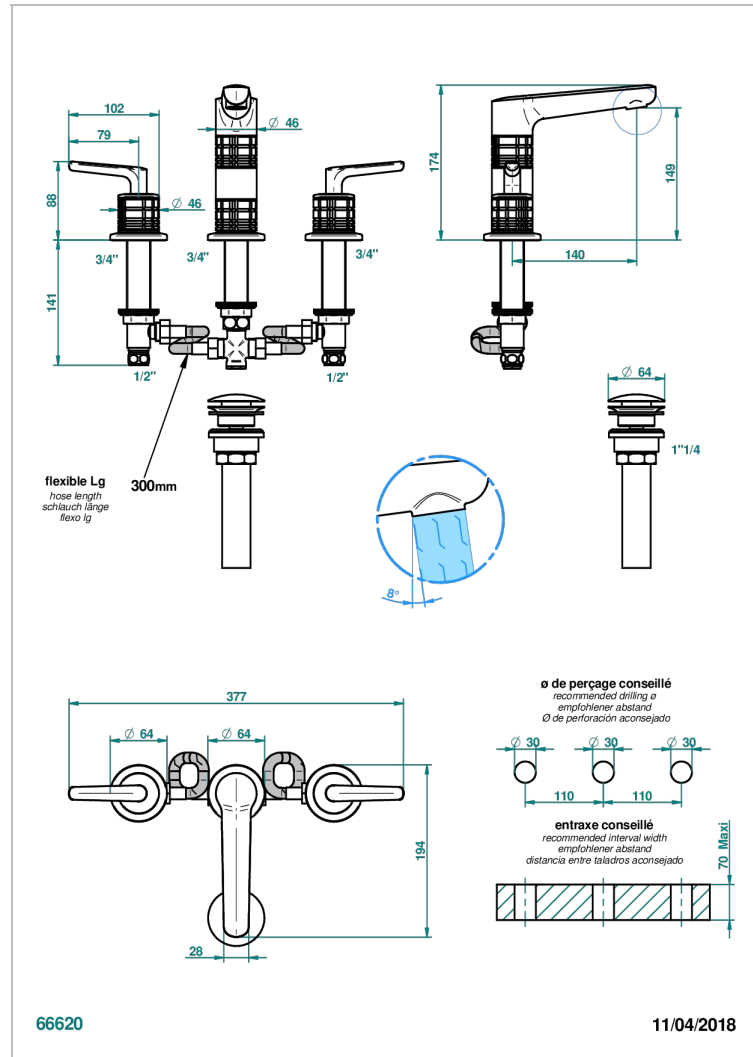

SYSTEM CRYSTAL WITH LEVER

G9K-152M/US

Rim mounted 3-hole basin mixer with waste for marble, high spout

THG[®]
PARIS

CARACTERÍSTICAS

- System Crystal with lever
- Rim mounted 3-hole basin mixer with waste for marble, high spout

Pvd umber - H66
Pvd umber mate - H67