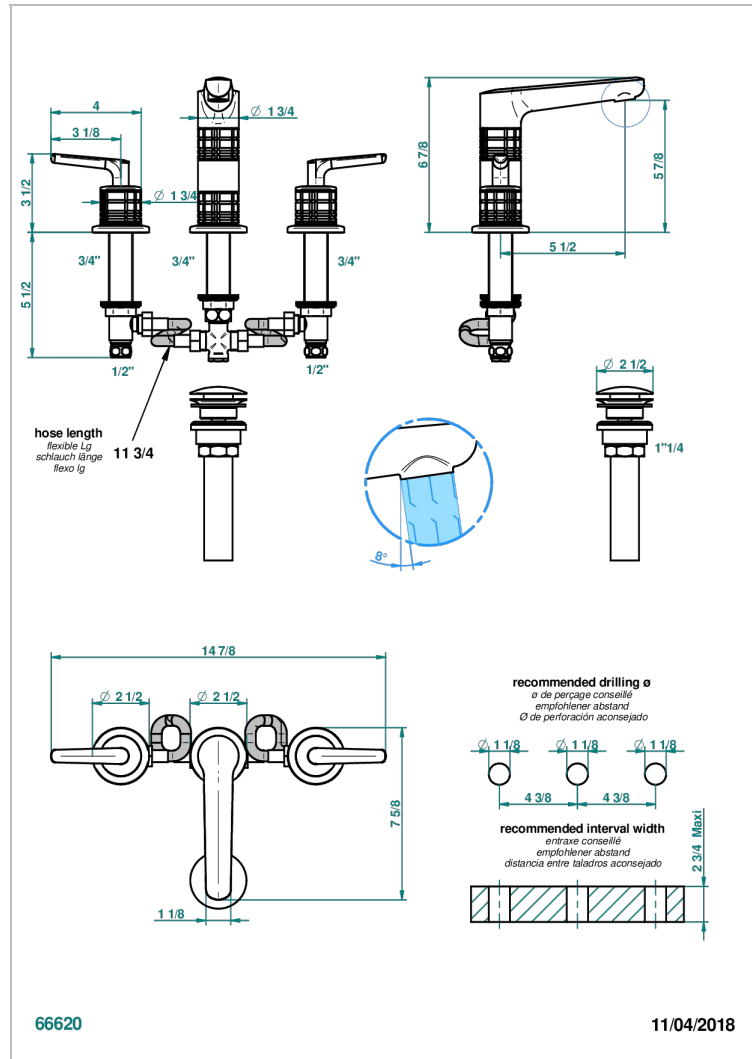

SYSTEM CRYSTAL WITH LEVER

G9K-152M/US

Rim mounted 3-hole basin mixer with waste for marble, high spout

CARACTERÍSTICAS

- System Crystal with lever
- Rim mounted 3-hole basin mixer with waste for marble, high spout

Pvd umber - H66
Pvd umber mate - H67