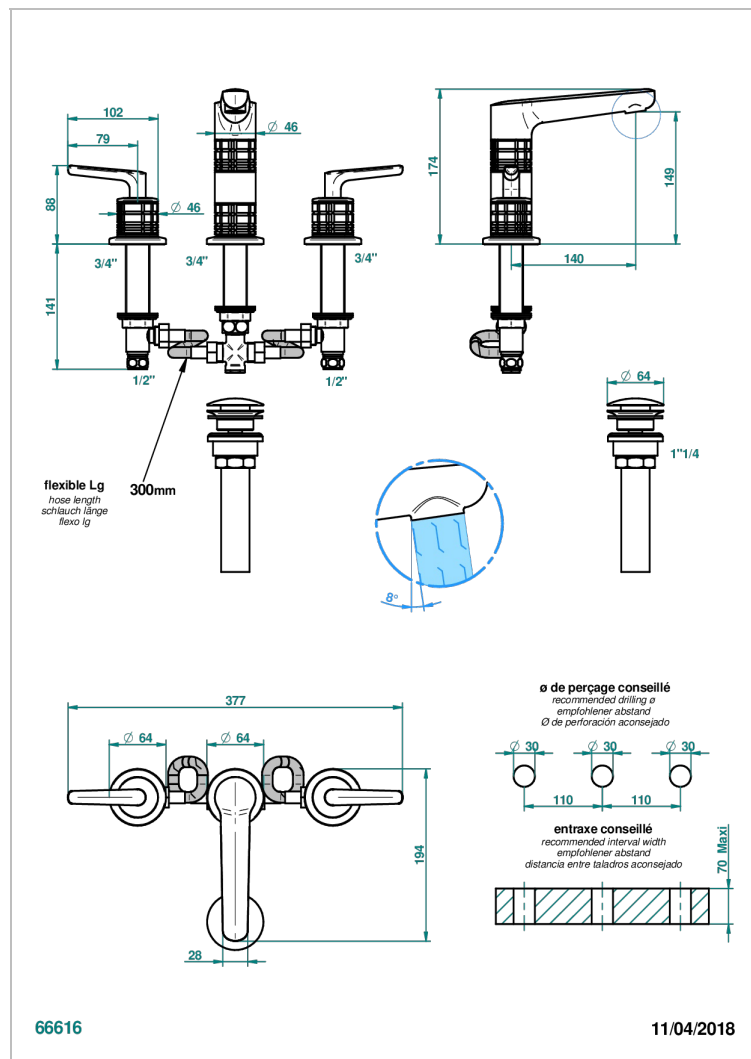

# SYSTEM SQUARED METAL WITH LEVER

G9F-152M/US

Rim mounted 3-hole basin mixer with waste for marble, high spout

## CARACTERÍSTICAS

- System Squared Metal with lever
- Rim mounted 3-hole basin mixer with waste for marble, high spout