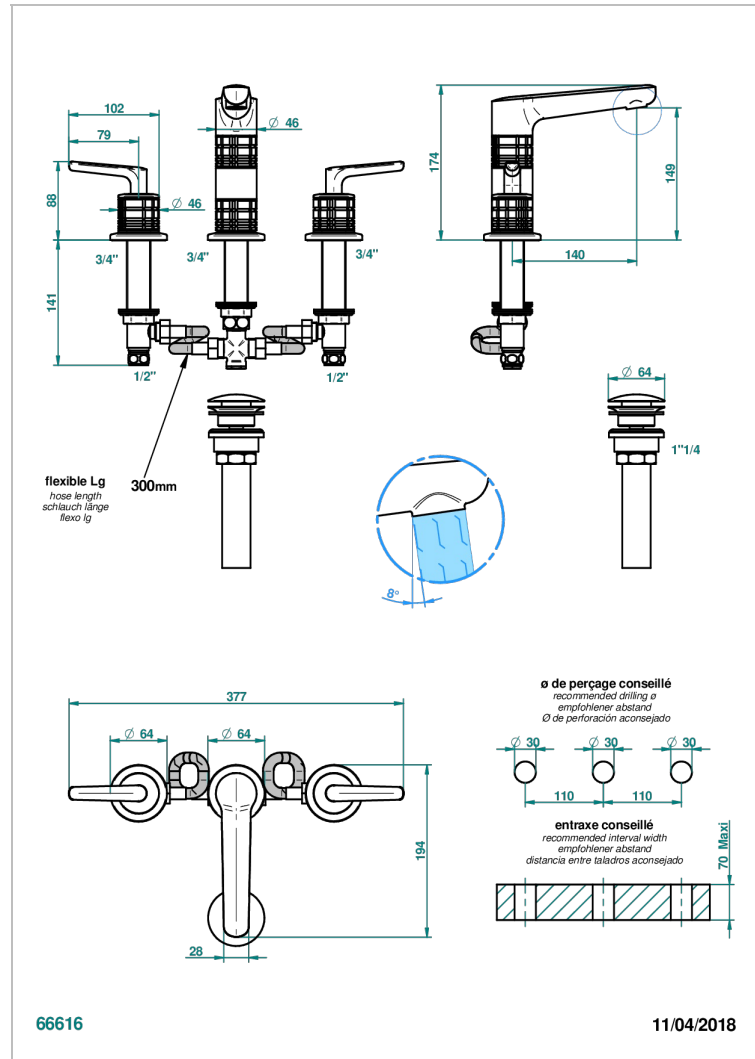

SYSTEM SQUARED METAL WITH LEVER HANDLES

G9F-152M/US

Widespread lavatory set, high spout with drain for 1 1/4" + countertop

CHARACTERISTIC

- System Squared Metal with lever handles
- Widespread lavatory set, high spout with drain for 1 1/4" + countertop