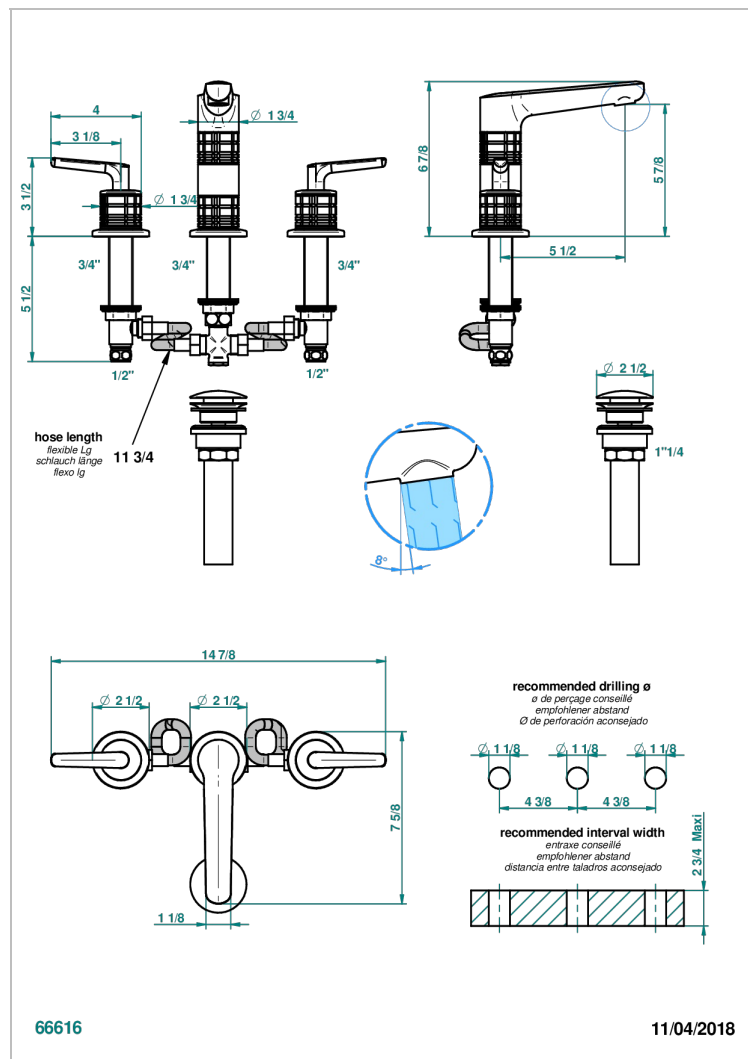

# SYSTEM SQUARED METAL WITH LEVER

G9F-152M/US

Rim mounted 3-hole basin mixer with waste for marble, high spout

## CARACTERÍSTICAS

- System Squared Metal with lever
- Rim mounted 3-hole basin mixer with waste for marble, high spout