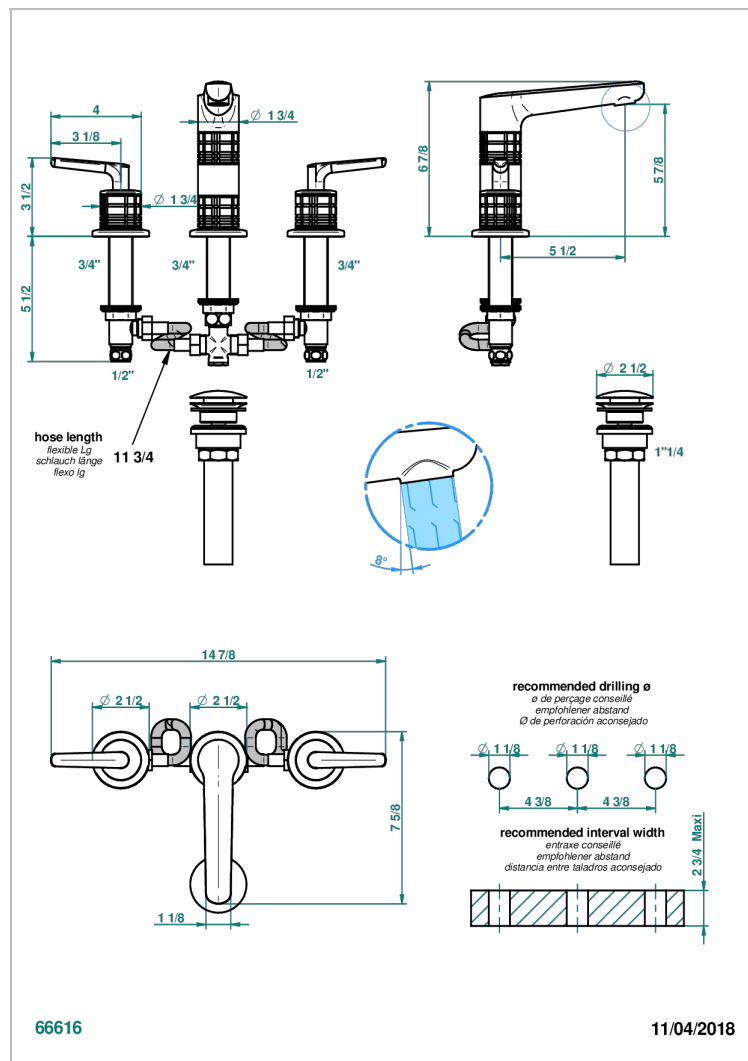

SYSTEM SQUARED METAL WITH LEVER HANDLES

G9F-152M/US

Widespread lavatory set, high spout with drain for 1 1/4" + countertop

CHARACTERISTIC

- System Squared Metal with lever handles
- Widespread lavatory set, high spout with drain for 1 1/4" + countertop