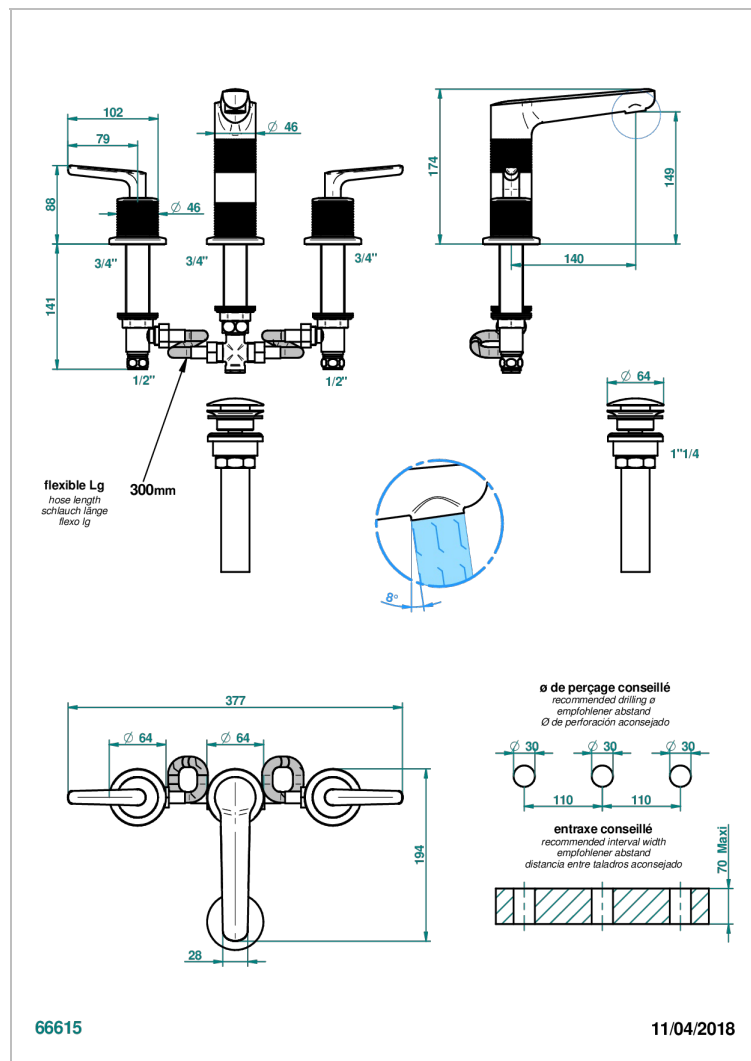

# SYSTEM DIAMOND METAL WITH LEVER

G9D-152M/US

Rim mounted 3-hole basin mixer with waste for marble, high spout

## CARACTERÍSTICAS

- System Diamond Metal with lever
- Rim mounted 3-hole basin mixer with waste for marble, high spout