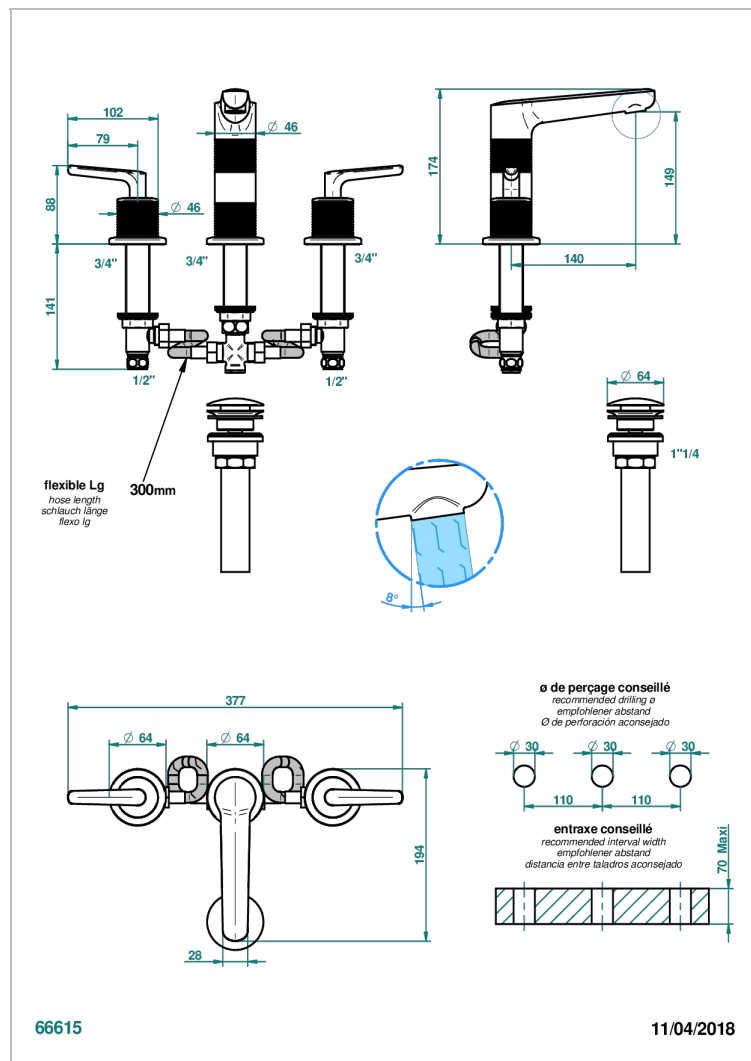

SYSTEM DIAMOND METAL WITH LEVER HANDLES

G9D-152M/US

Widespread lavatory set, high spout with drain for 1 1/4" + countertop

CHARACTERISTIC

- System Diamond Metal with lever handles
- Widespread lavatory set, high spout with drain for 1 1/4" + countertop